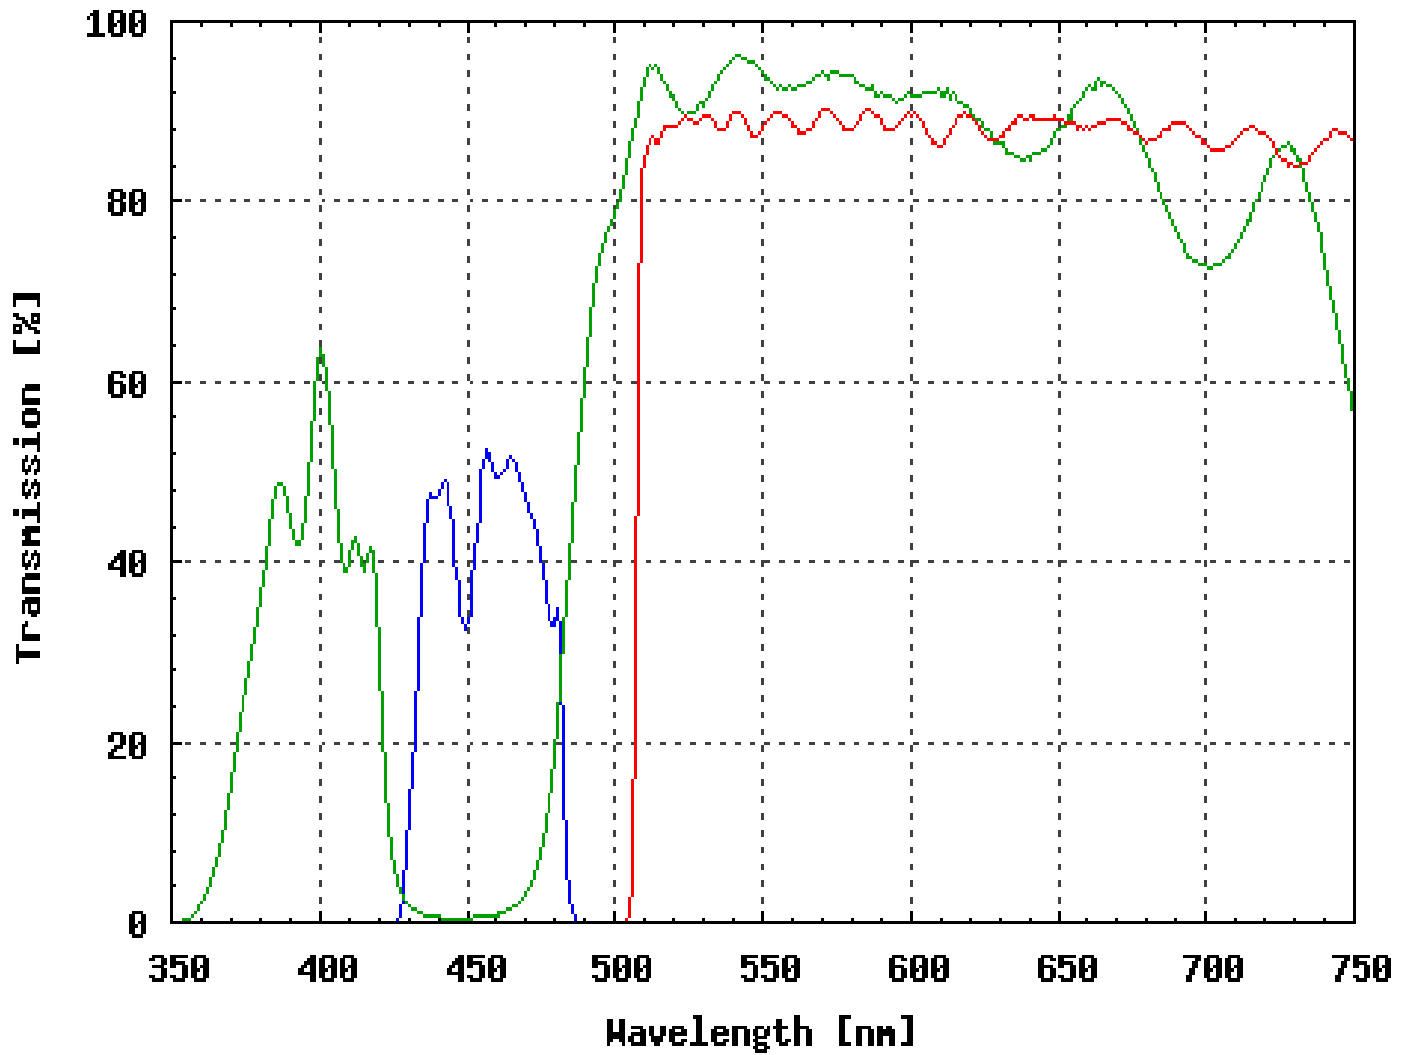

Omega Optical Filter Set XF77-2

<u>FILTER SET COMPONENTS</u>	
Exciter:	XF1031 (450DF55)
Dichroic:	XF2027 (485DRLP)
Emitter:	XF3092 (500ALP)

<u>OTHER INFORMATION</u>