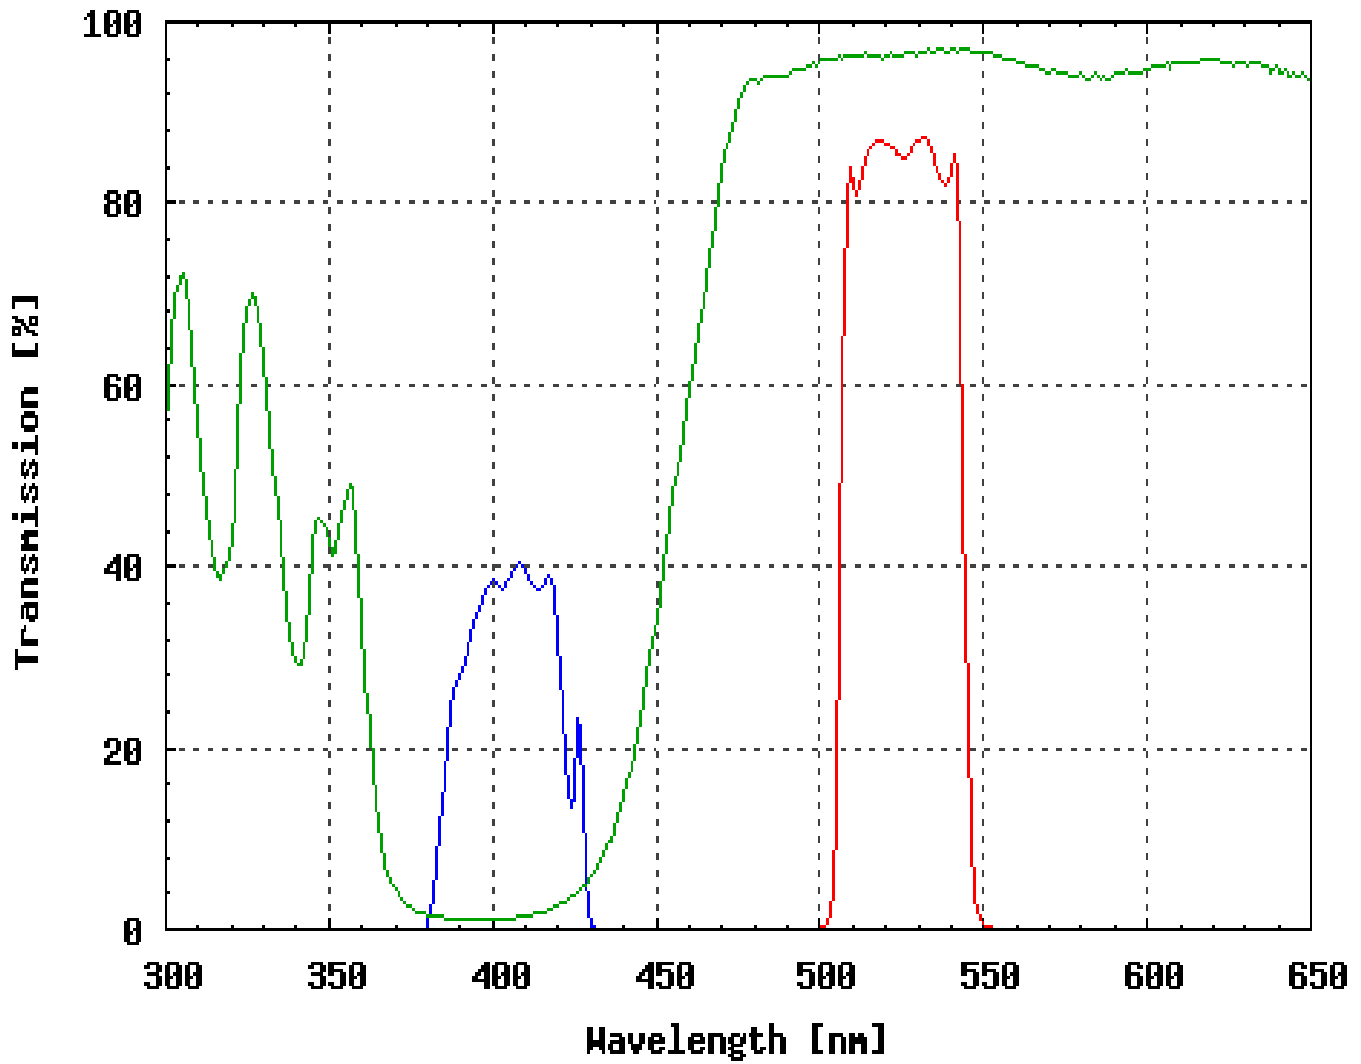

# Omega Optical Filter Set XF76

<b>FILTER SET COMPONENTS</b>	
Exciter:	XF1008 (405DF40)
Dichroic:	XF2006 (450DCLP)
Emitter:	XF3003 (520DF40)

<b>OTHER INFORMATION</b>
Bandpass Sapphire (GFP) filter set.