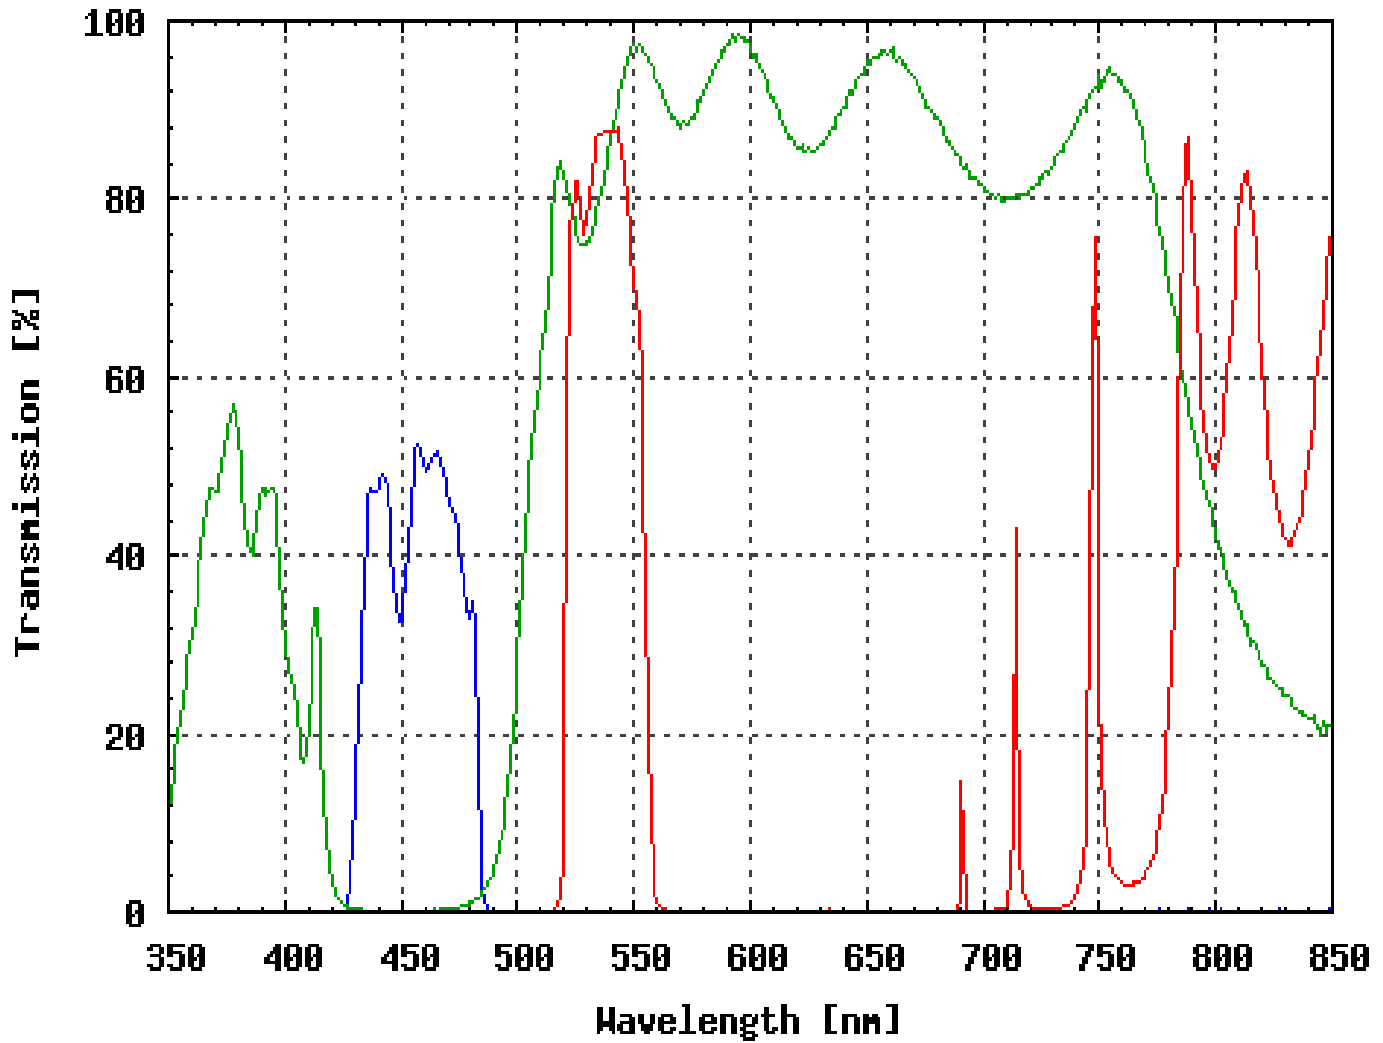

Omega Optical Filter Set XF71

FILTER SET COMPONENTS	
Exciter:	XF1031 (450DF55)
Dichroic:	XF2026 (495DRLP)
Emitter:	XF3007 (535DF35)

OTHER INFORMATION