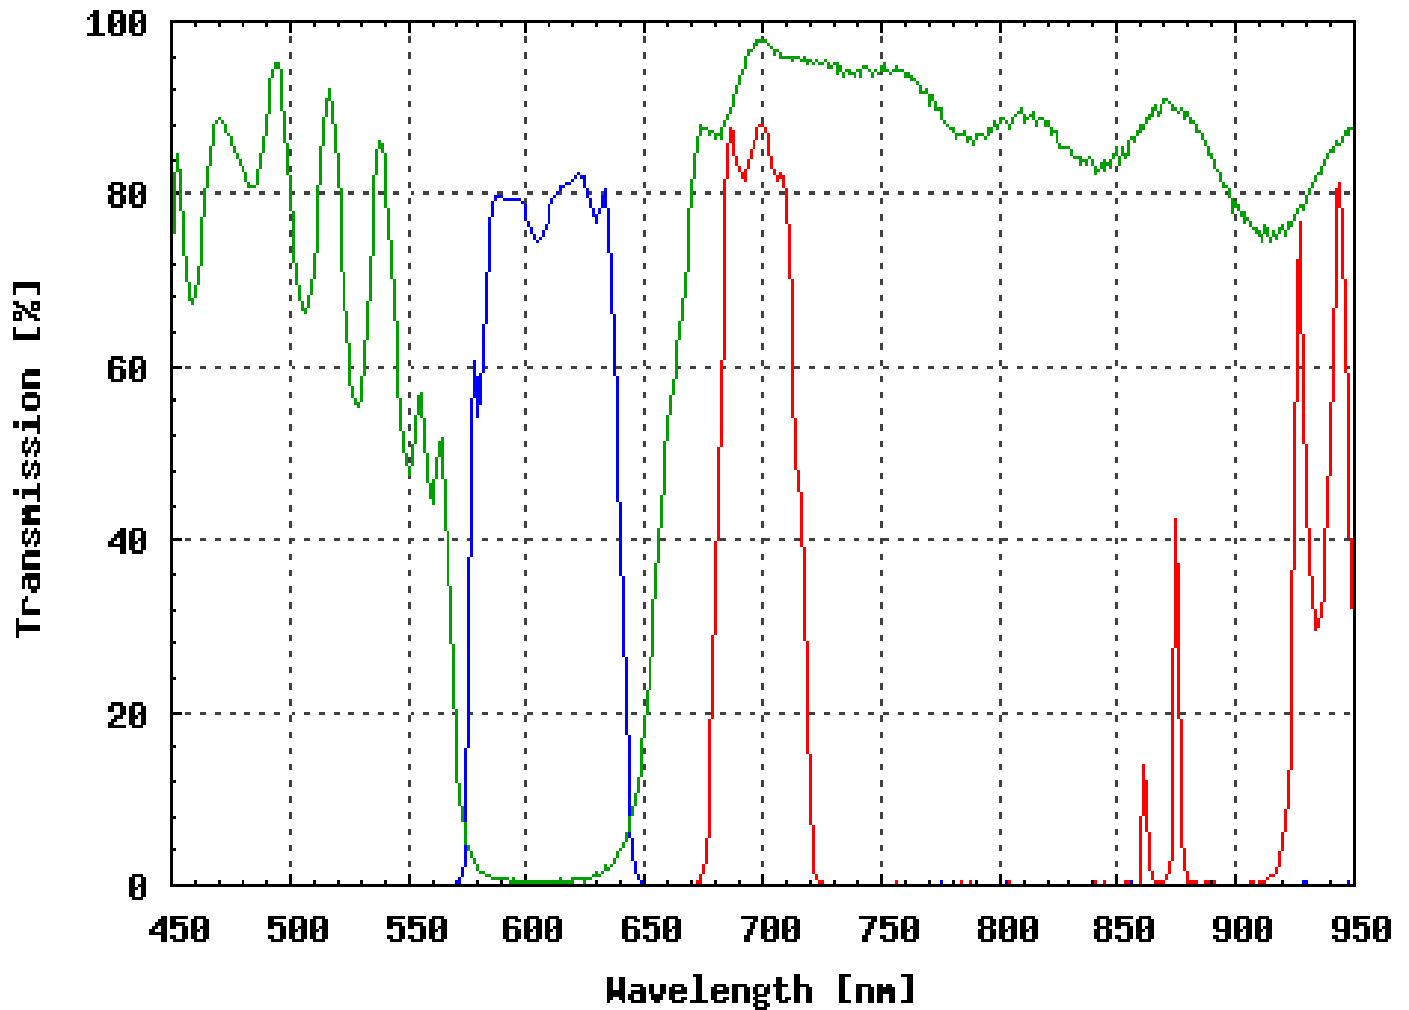

## Omega Optical Filter Set XF70

### FILTER SET COMPONENTS

Exciter: XF1030 (610DF70)

Dichroic: XF2023 (660DRLP)

Emitter: XF3034 (690DF40)