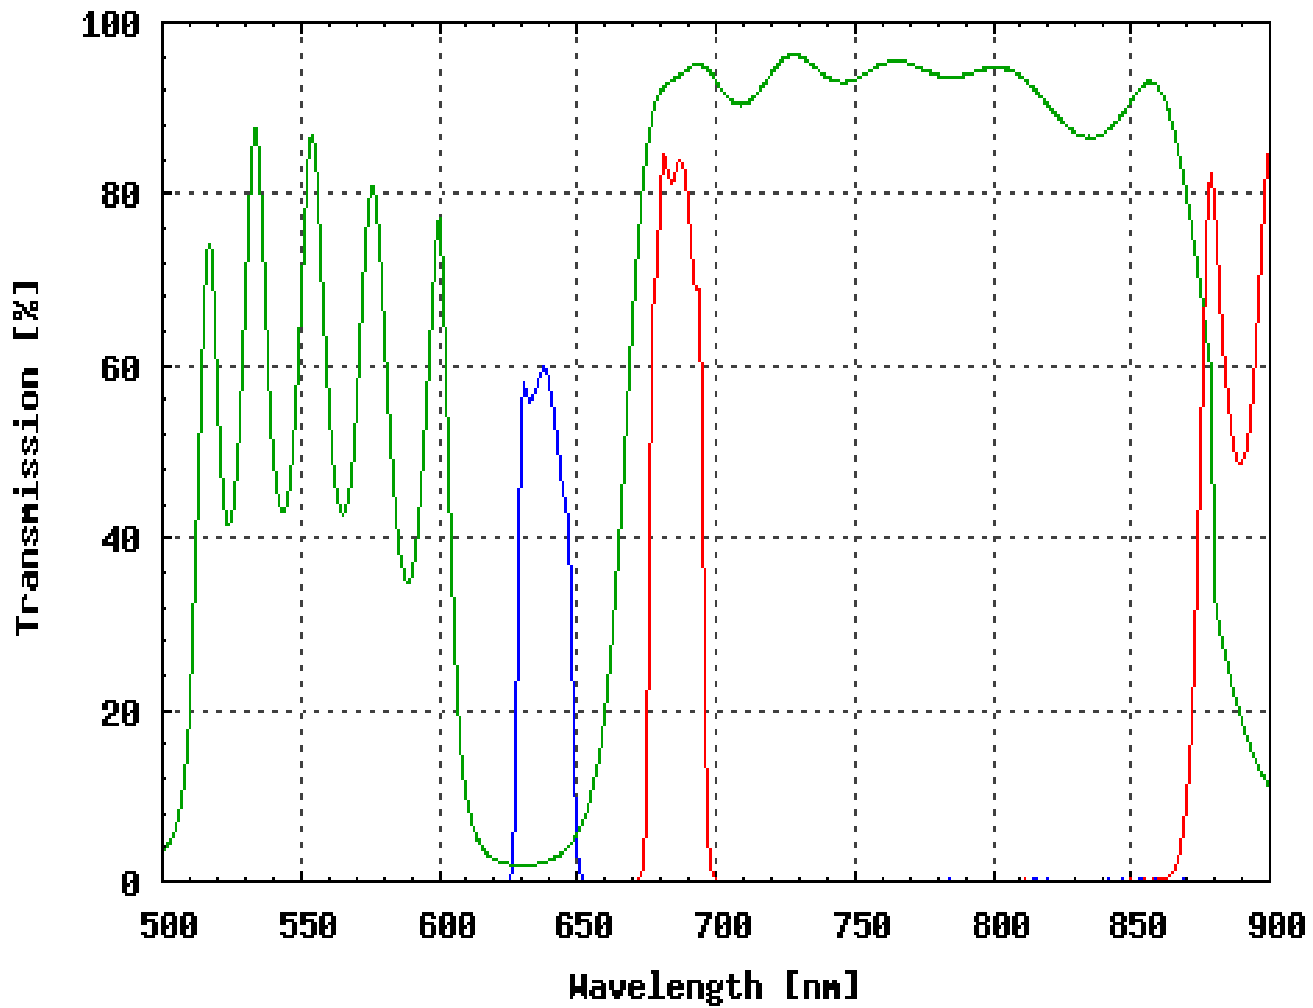

Omega Optical Filter Set XF47

<u>FILTER SET COMPONENTS</u>	
Exciter:	XF1027 (640DF20)
Dichroic:	XF2035 (650DRLP)
Emitter:	XF3031 (682DF22)

<u>OTHER INFORMATION</u>
Notes: Narrow emission band -- non-visual detection only.