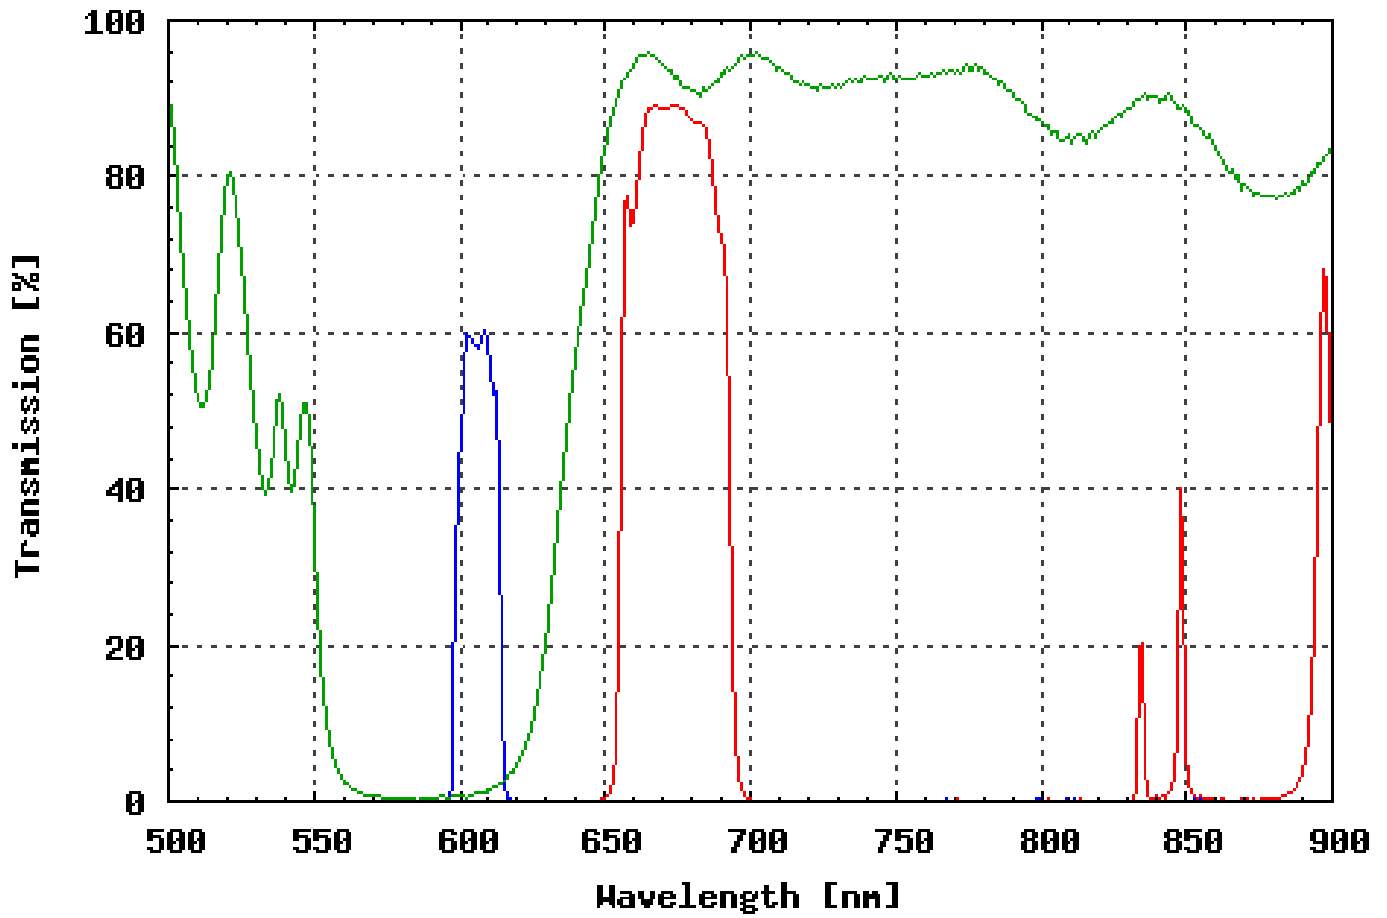

## FILTER SET COMPONENTS

Exciter: XF1025 (610DF20)

Dichroic: XF2021 (630DRLP)

Emitter: XF3030 (670DF40)