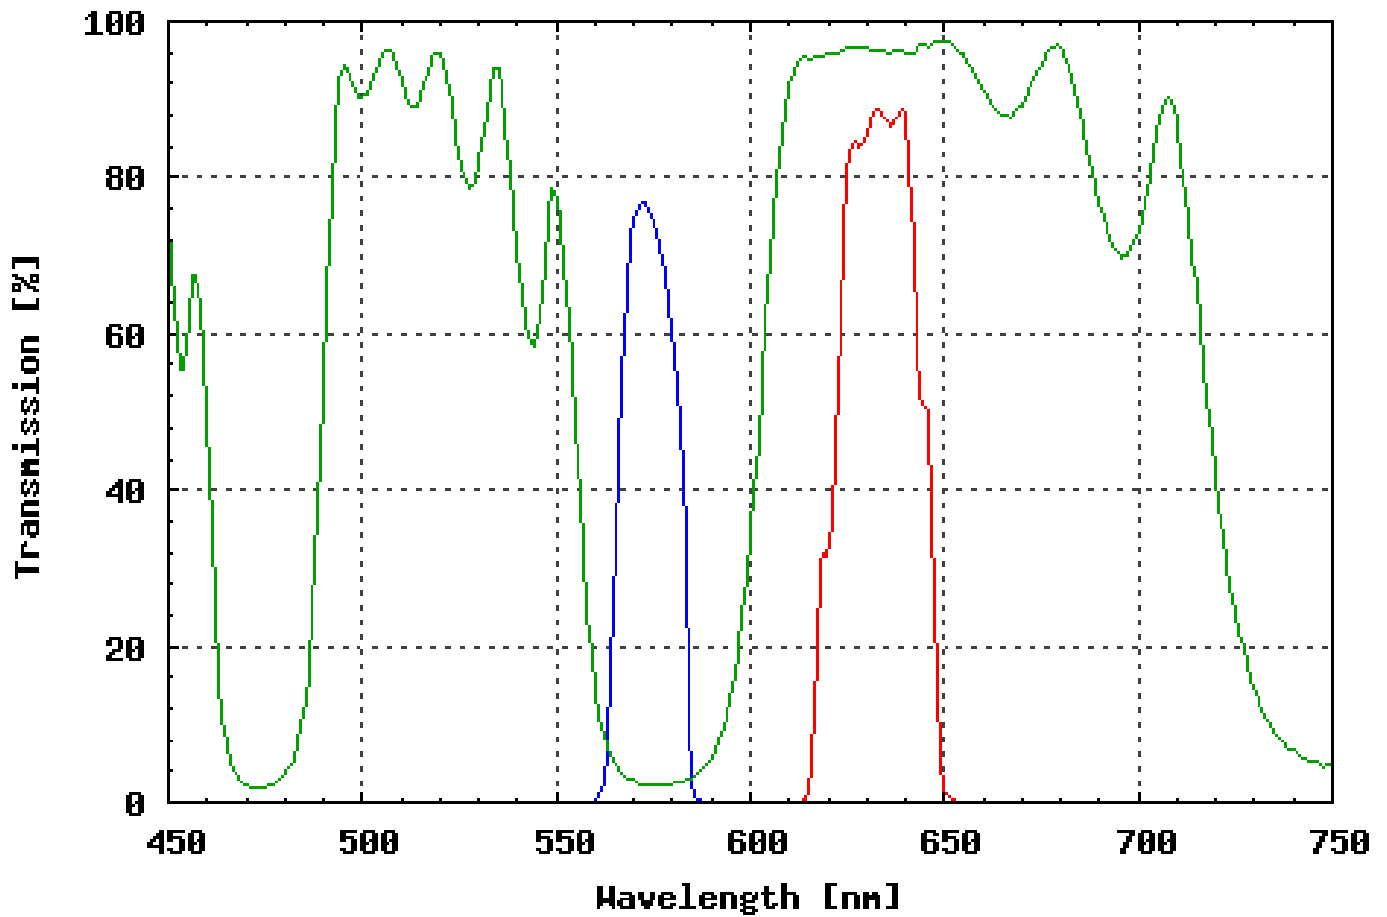

Omega Optical Filter Set XF43

FILTER SET COMPONENTS	
Exciter:	XF1044 (575DF25)
Dichroic:	XF2020 (600DRLP)
Emitter:	XF3028 (630DF30)

OTHER INFORMATION