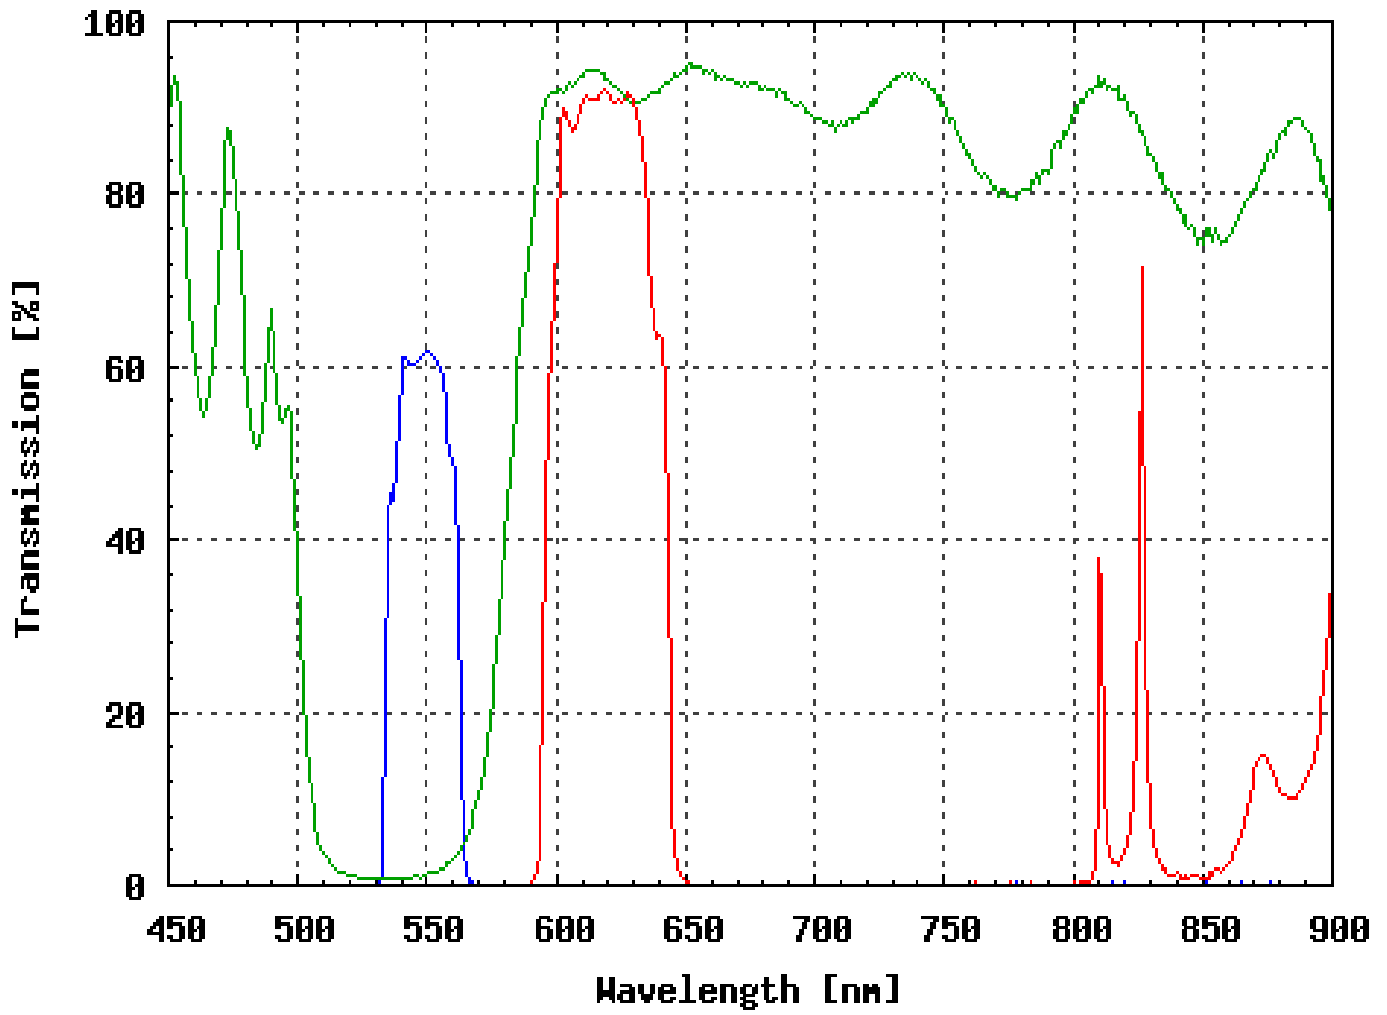

Omega Optical Filter Set XF39

FILTER SET COMPONENTS	
Exciter:	XF1021 (550DF30)
Dichroic:	XF2018 (580DRLP)
Emitter:	XF3025 (615DF45)

OTHER INFORMATION