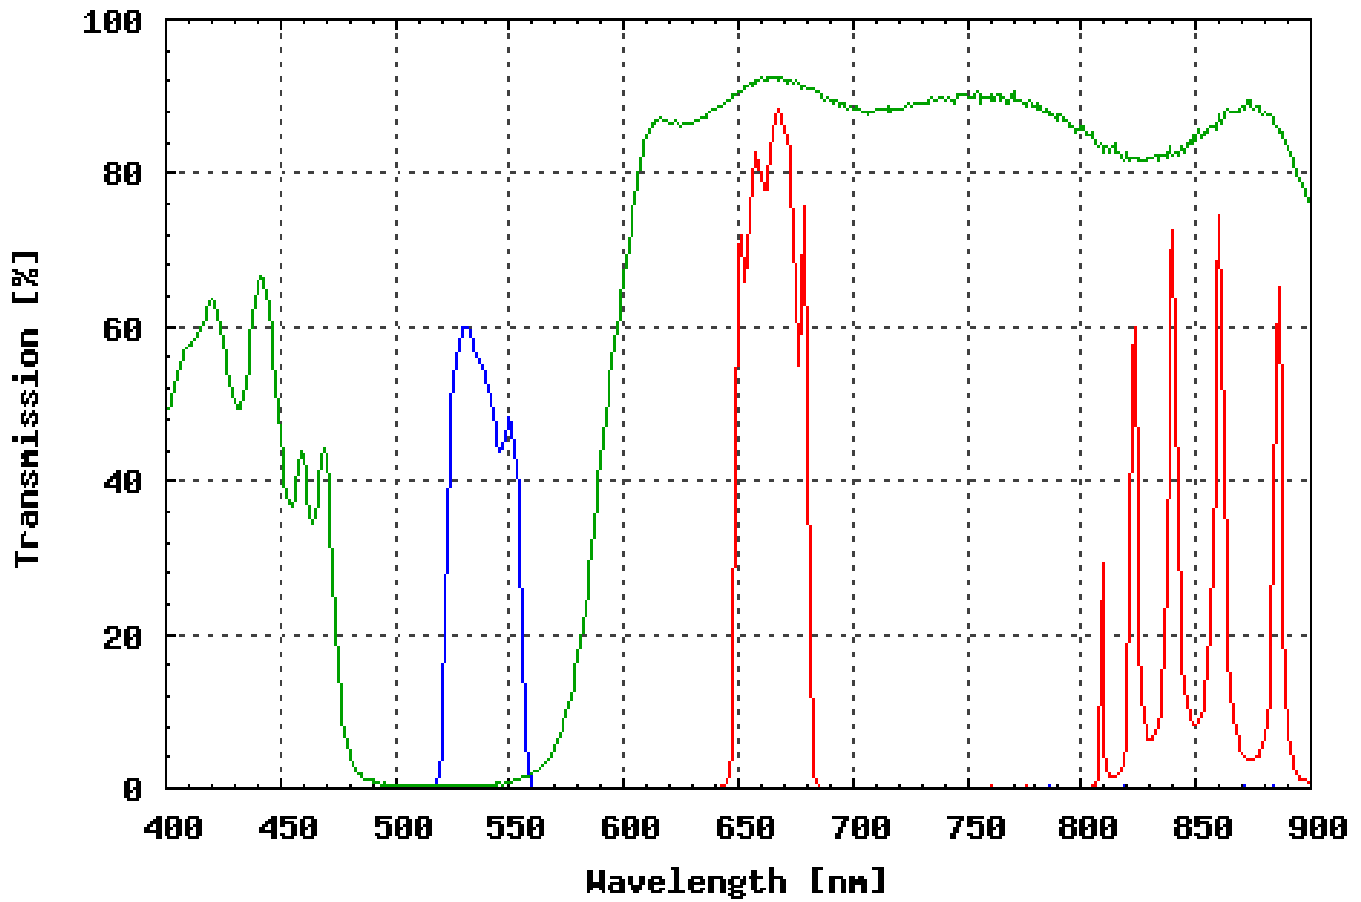

Omega Optical Filter Set XF36

<u>FILTER SET COMPONENTS</u>	
Exciter:	XF1019 (535DF35)
Dichroic:	XF2016 (560DCLP)
Emitter:	XF3029 (660DF32)

<u>OTHER INFORMATION</u>