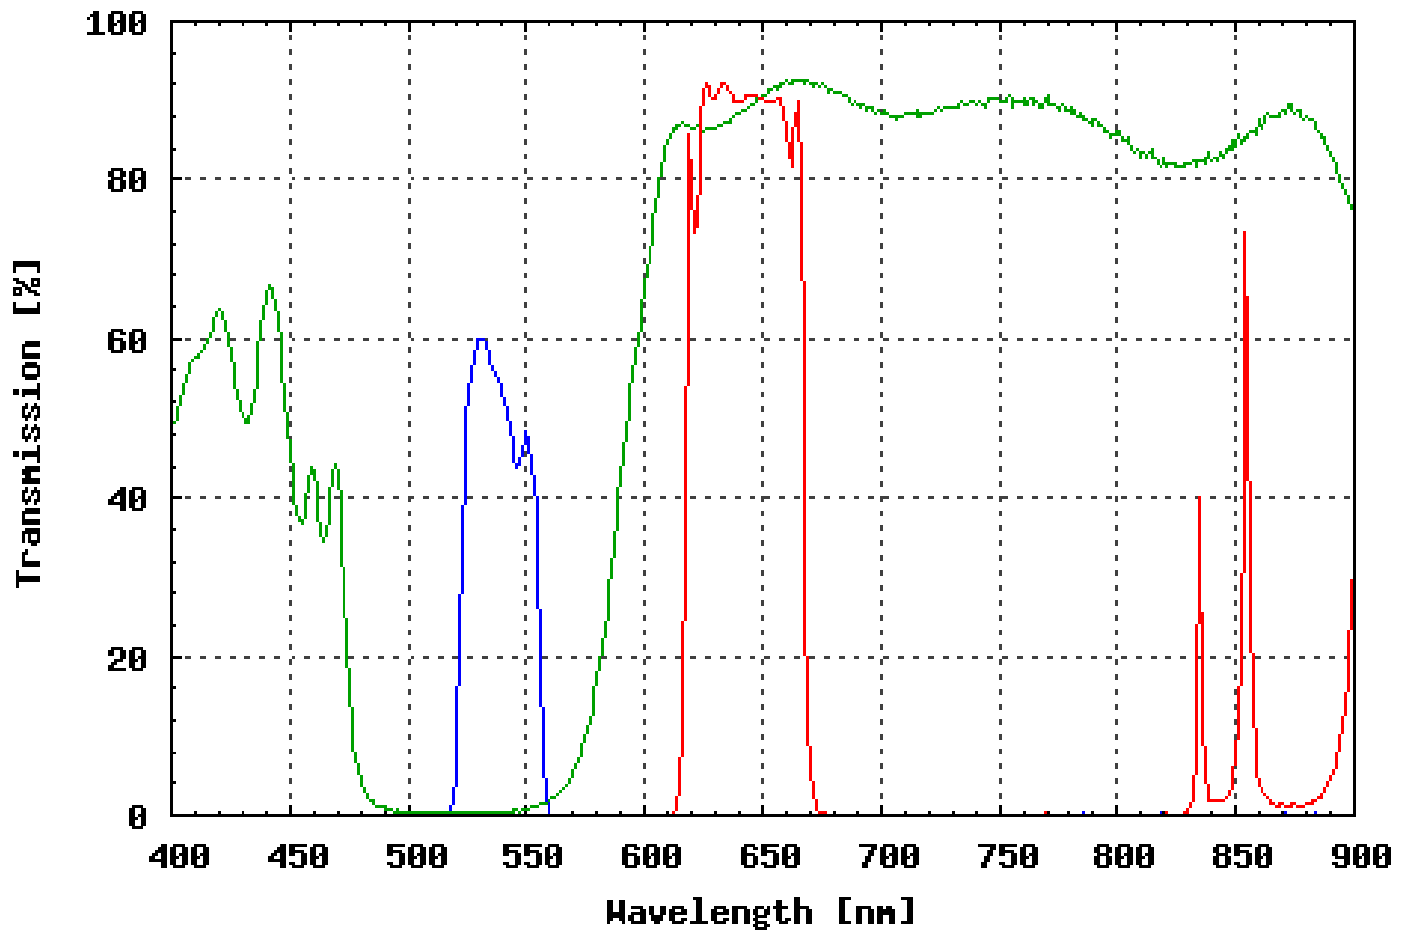

# Omega Optical Filter Set XF35

<b>FILTER SET COMPONENTS</b>	
Exciter:	XF1019 (535DF35)
Dichroic:	XF2016 (560DCLP)
Emitter:	XF3015 (635DF55)

<b>OTHER INFORMATION</b>