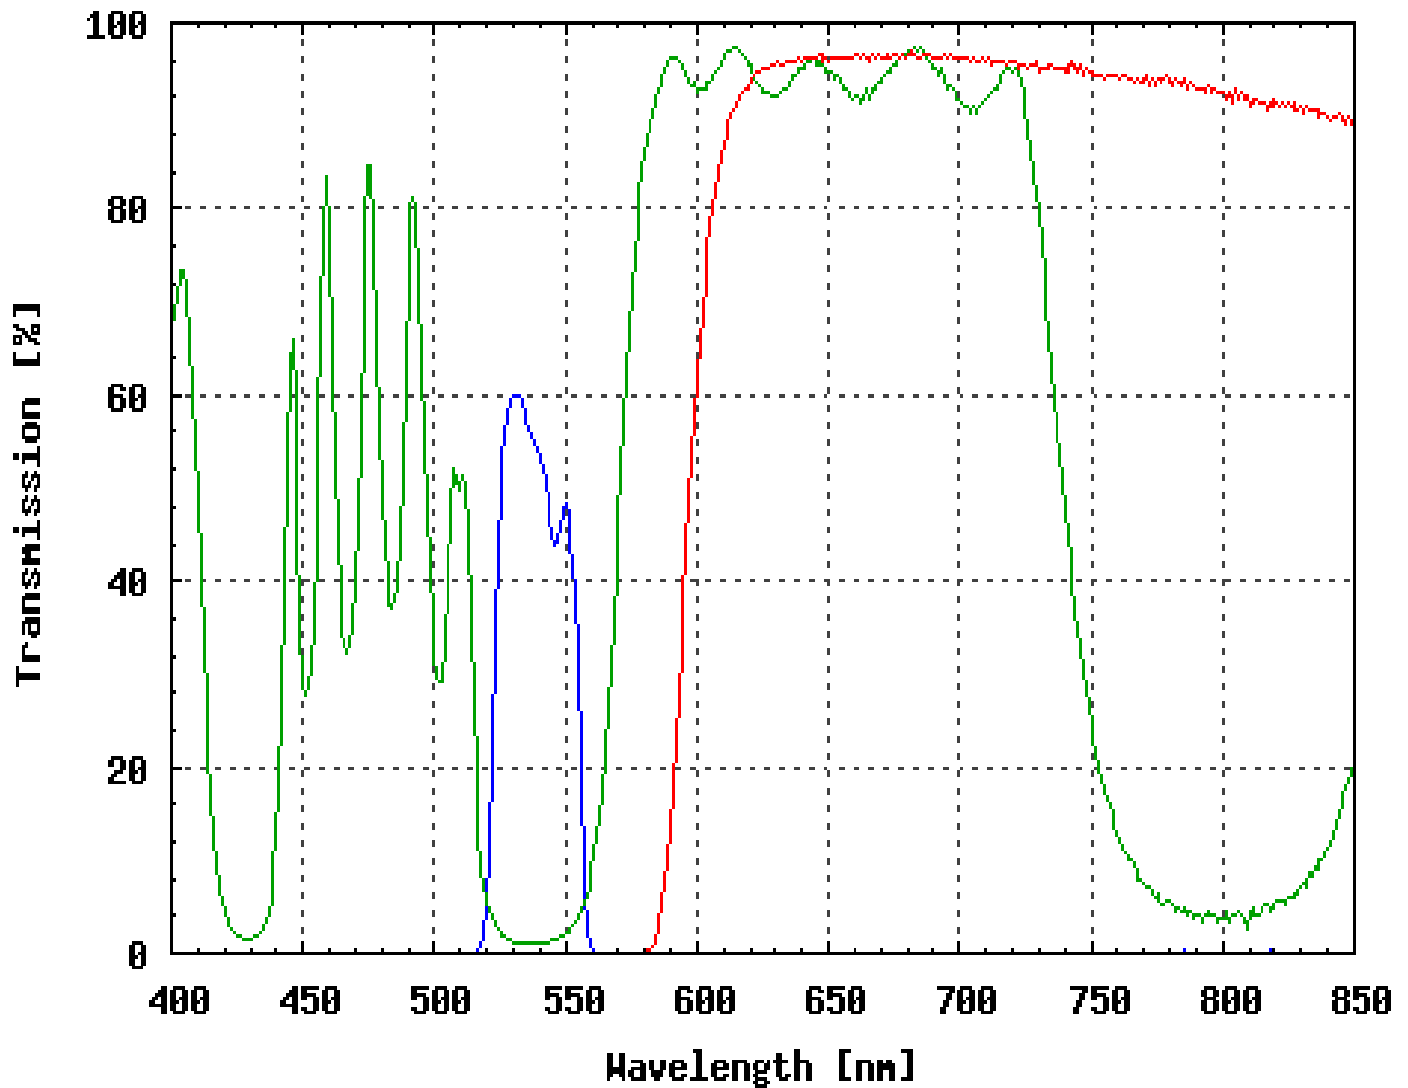

Omega Optical Filter Set XF34

FILTER SET COMPONENTS	
Exciter:	XF1019 (535DF35)
Dichroic:	XF2015 (570DRLP)
Emitter:	XF3016 (OG590)

OTHER INFORMATION

Longpass orange-red set. Brighter emission with lower signal-to-noise than the XF32 bandpass equivalent.