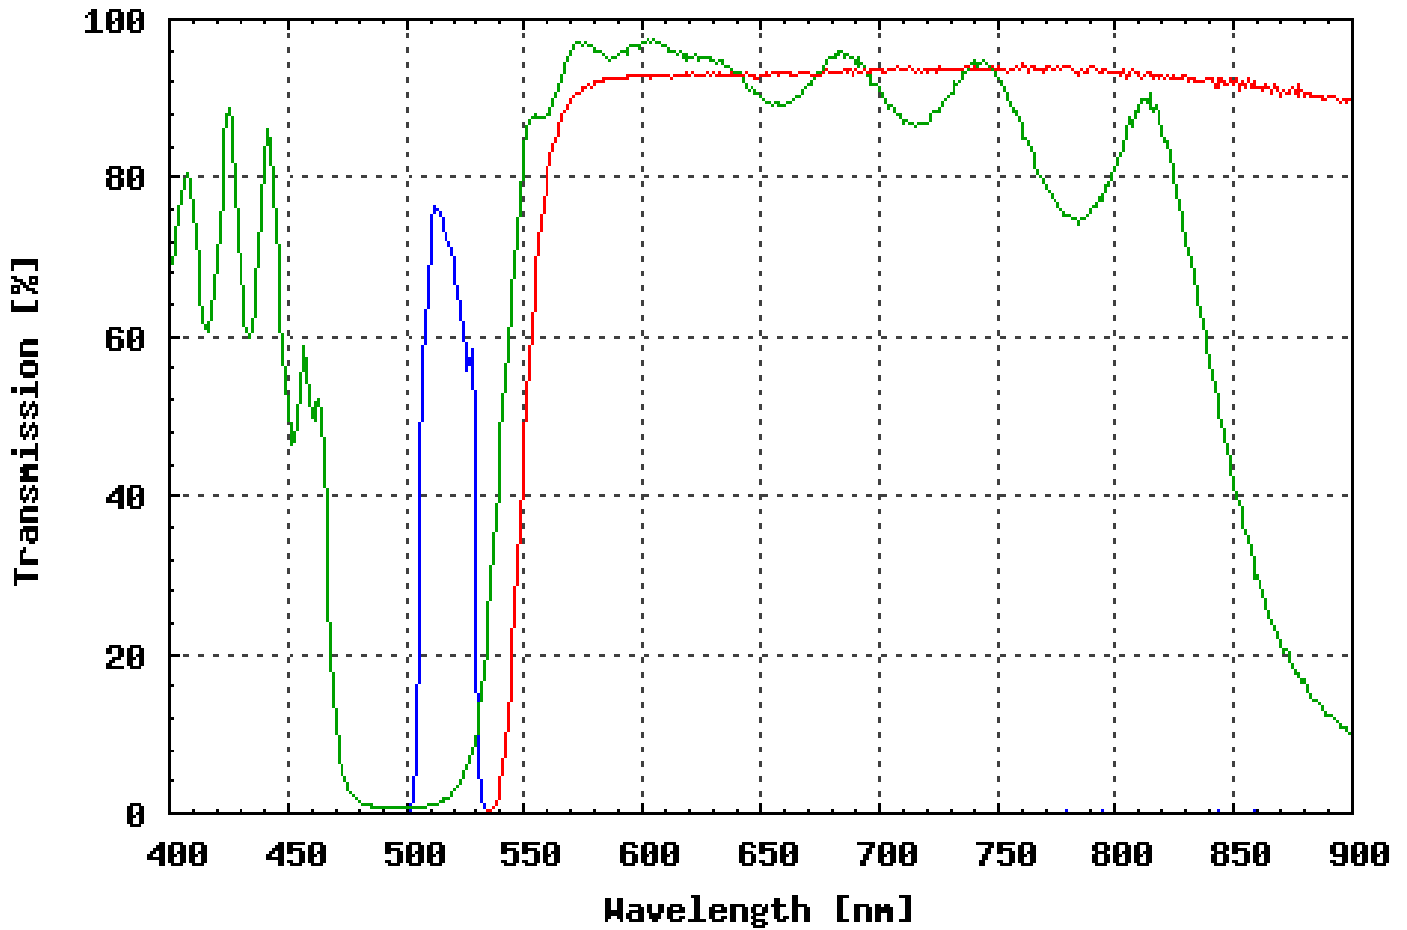

Omega Optical Filter Set XF30

FILTER SET COMPONENTS	
Exciter:	XF1080 (510DF25)
Dichroic:	XF2012 (540DRLP)
Emitter:	XF3021 (OG550)

OTHER INFORMATION
Brighter emission with a lower signal-to-noise than the XF99 bandpass equivalent.