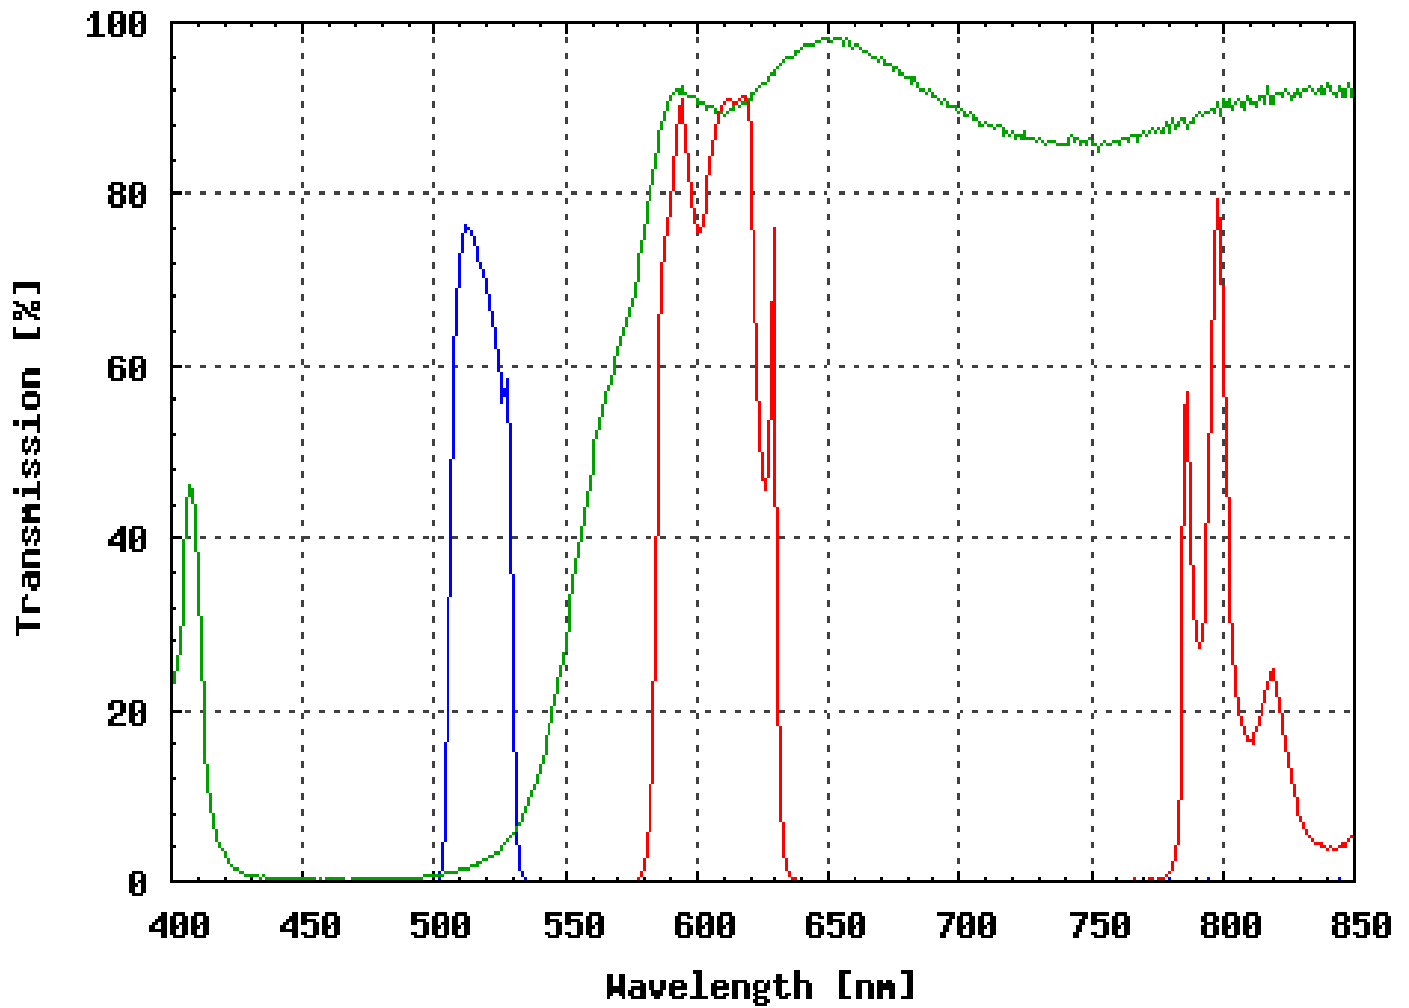

Omega Optical Filter Set XF28

FILTER SET COMPONENTS	
Exciter:	XF1080 (510DF25)
Dichroic:	XF2009 (550DCLP)
Emitter:	XF3019 (605DF50)

OTHER INFORMATION