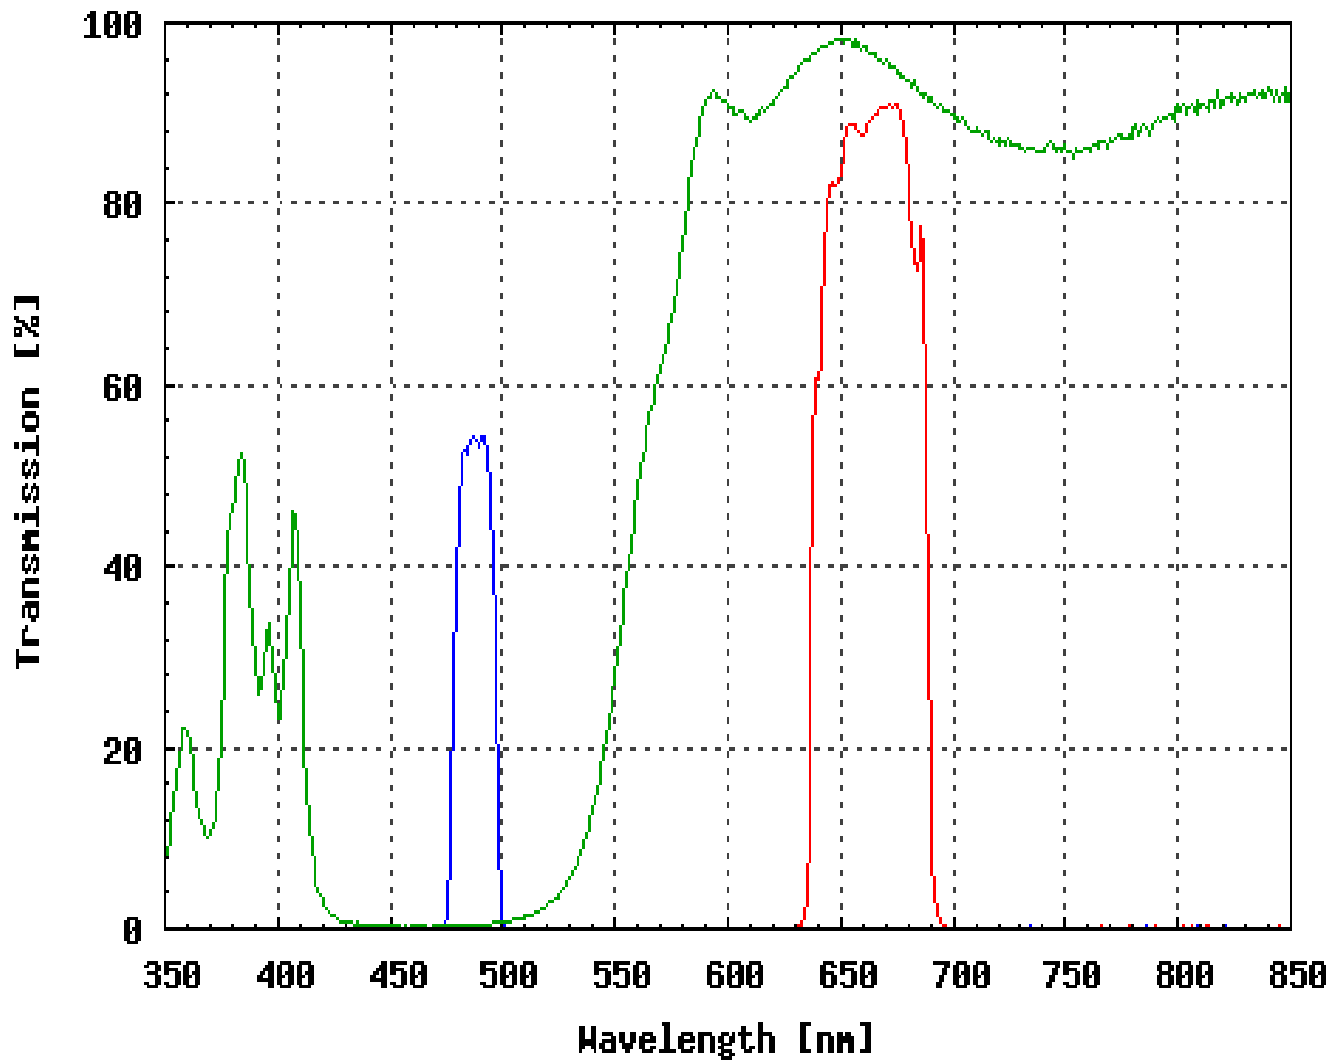

Omega Optical Filter Set XF27

<u>FILTER SET COMPONENTS</u>	
Exciter:	XF1011 (490DF20)
Dichroic:	XF2009 (550DCLP)
Emitter:	XF3012 (660DF50)

<u>OTHER INFORMATION</u>