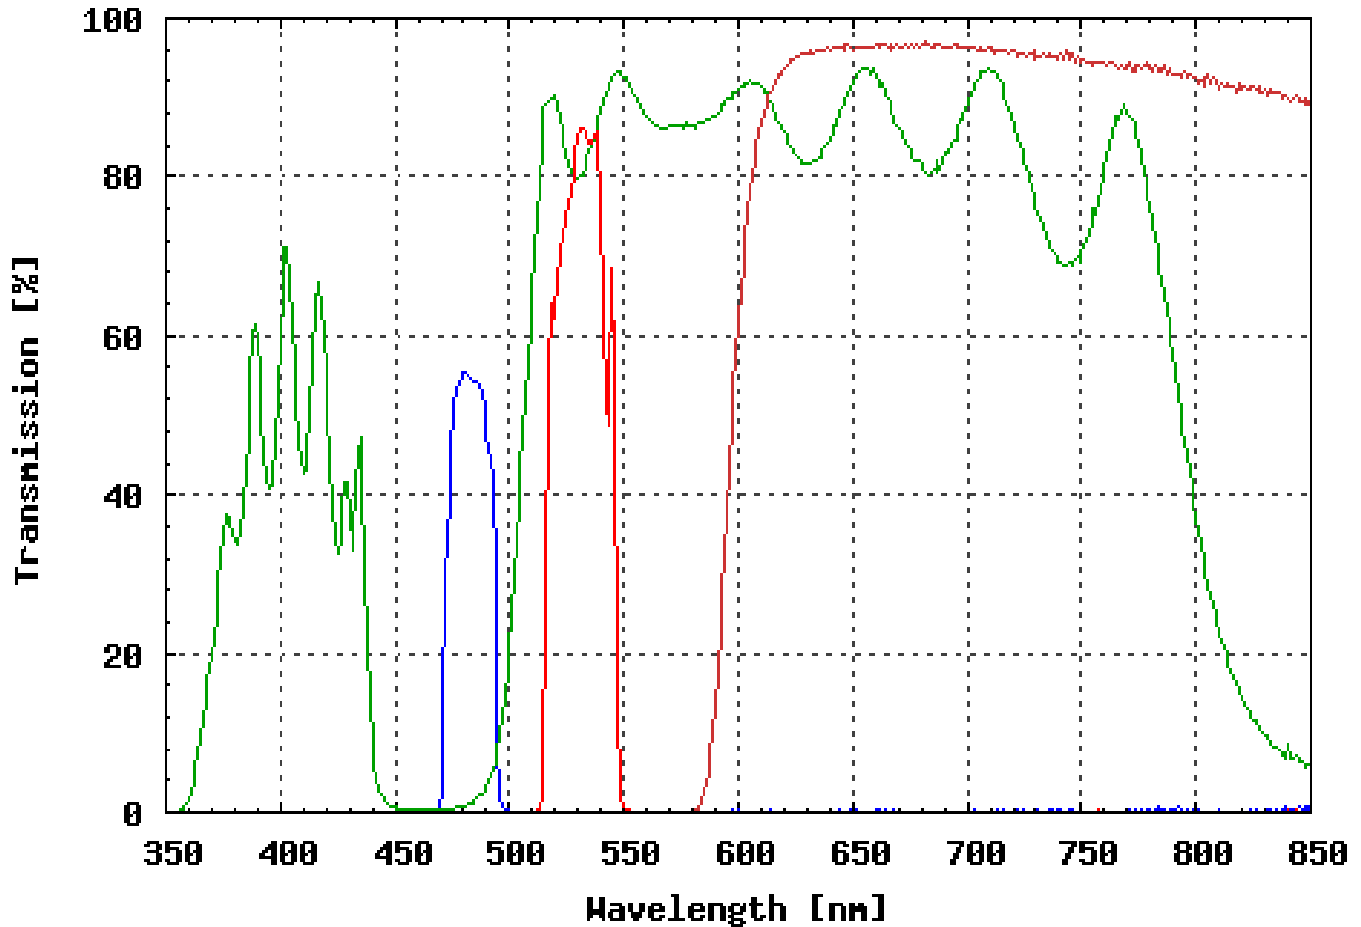

Omega Optical Filter Set XF26

FILTER SET COMPONENTS

Exciter:	XF1015 (485DF22)
Dichroic:	XF2010 (505DRLP)
Emitter:	XF3016 (OG590)
Emitter2:	XF3017 (530DF30)

OTHER INFORMATION

This set is designed to allow the user to see one colour at a time (in contrast to the XF115, which allows simultaneous visualisation of both colours). Set is designed to work with an emission filter wheel. If an emission filter wheel is not available, one could configure two sets: Set 1 (XF1015, XF2010, XF3017) and Set 2 (XF1015, XF2010, XF3016). The user could then alternate between these sets to see the individual emission colours. Please contact us for further details or ordering information.