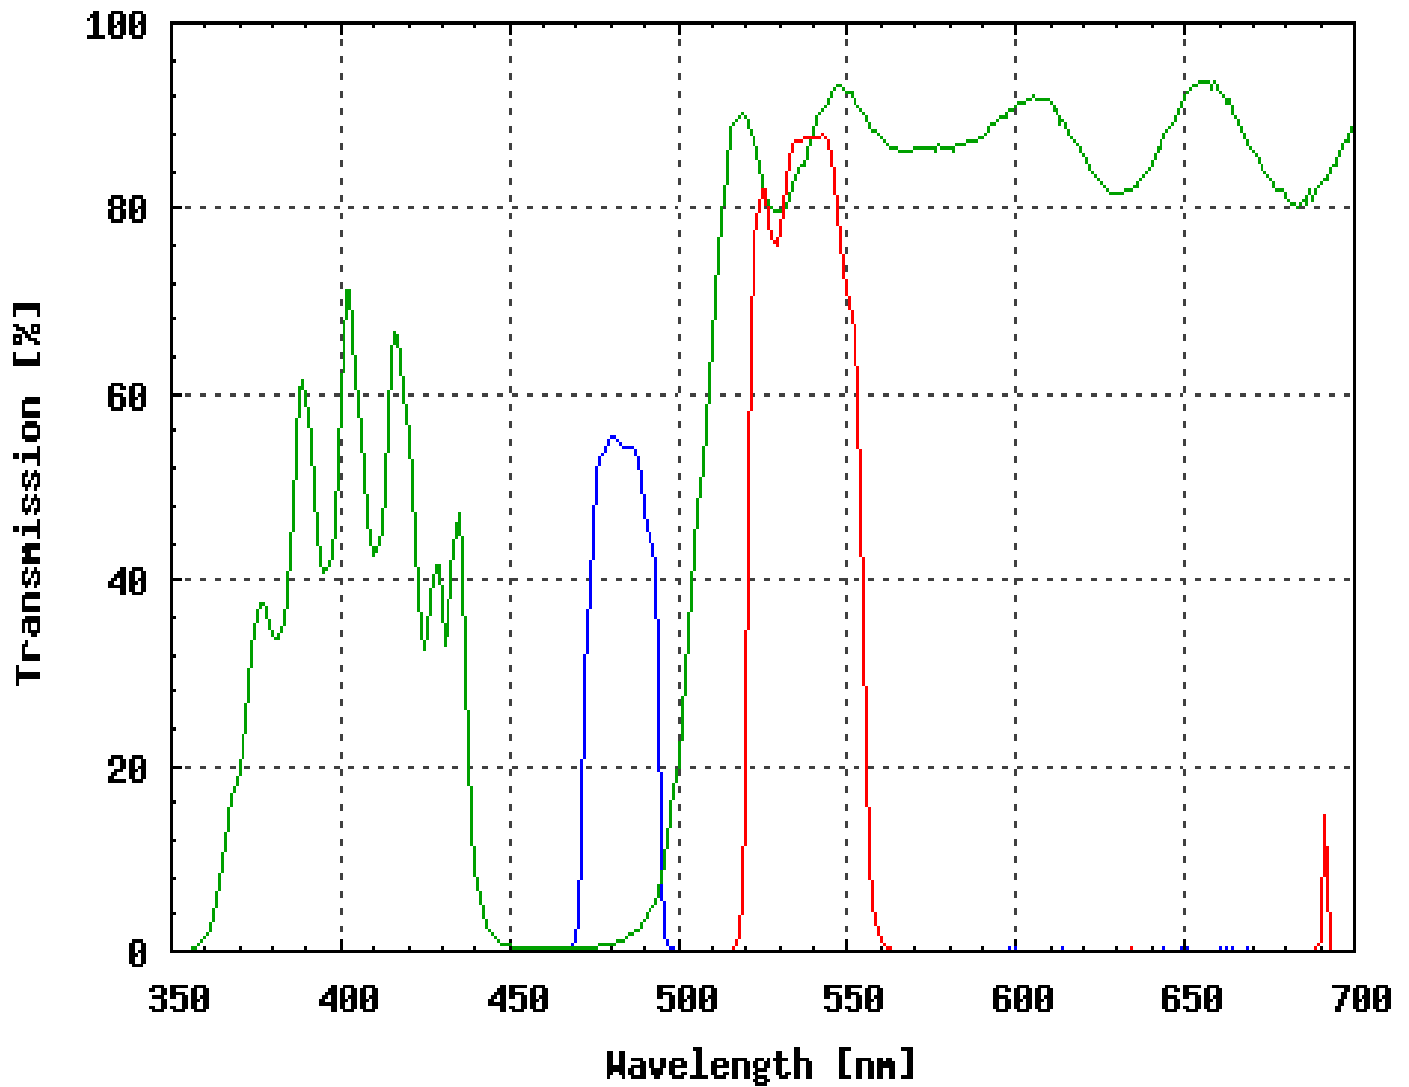

Omega Optical Filter Set XF23

FILTER SET COMPONENTS	
Exciter:	XF2015 (485DF22)
Dichroic:	XF2010 (505DRLP)
Emitter:	XF3007 (535DF35)

OTHER INFORMATION
Better photopic colour rendition than XF22.