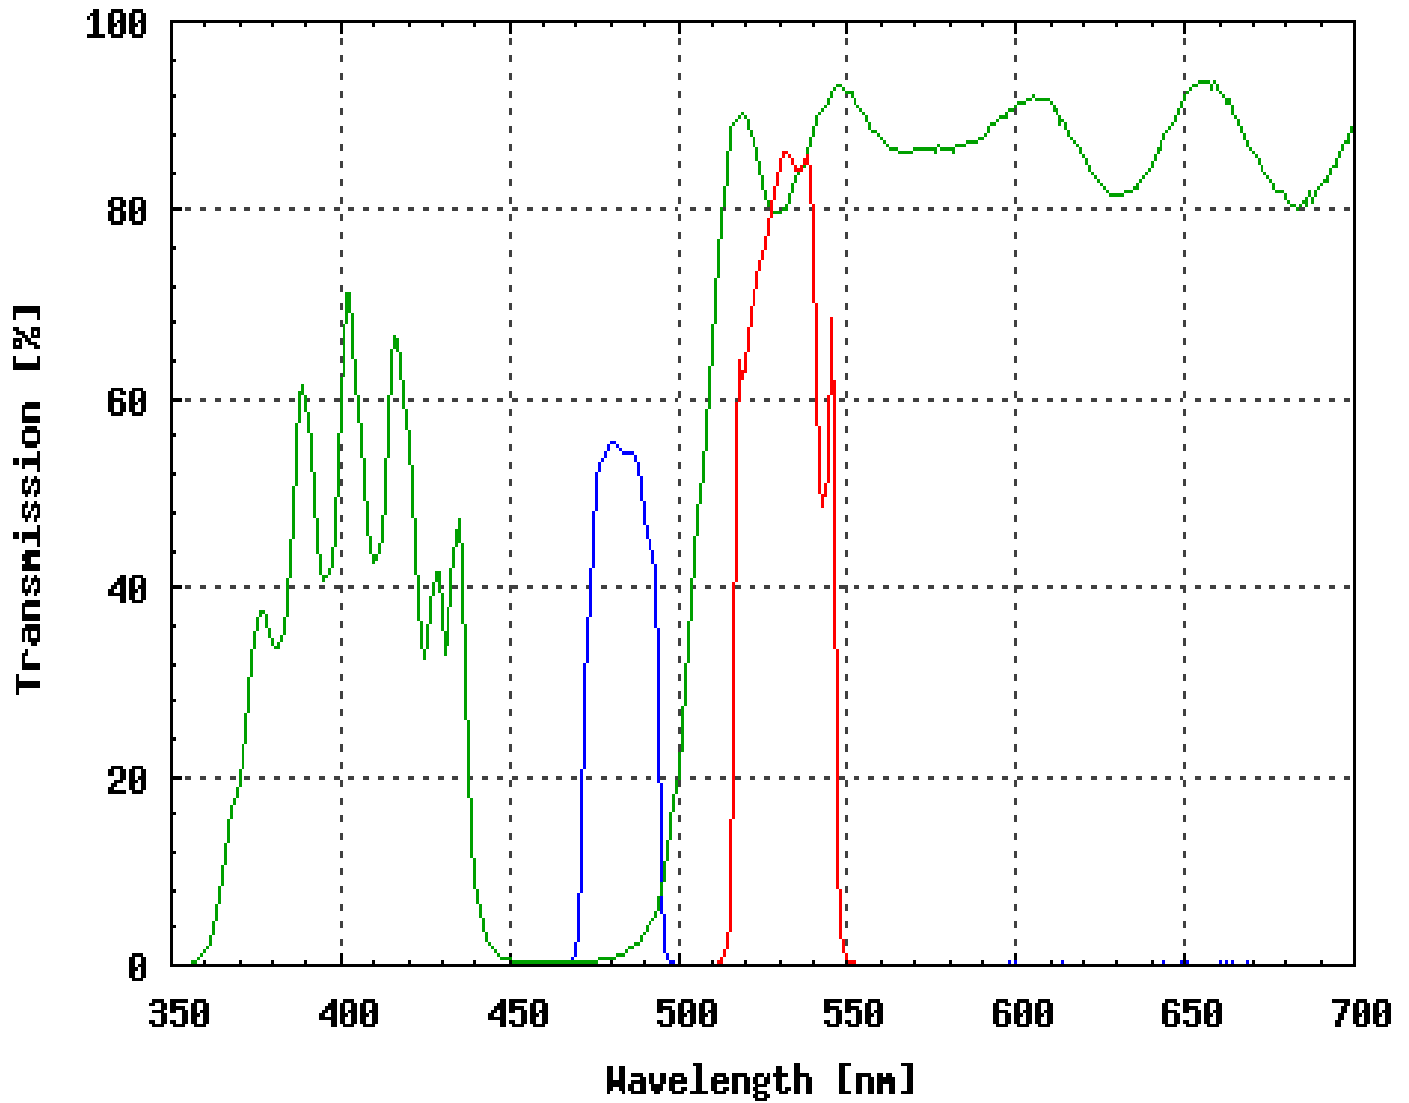

# Omega Optical Filter Set XF22

<b>FILTER SET COMPONENTS</b>	
<b>Exciter:</b>	XF1015 (485DF22)
<b>Dichroic:</b>	XF2010 (505DRLP)
<b>Emitter:</b>	XF3017 (530DF30)

<b>OTHER INFORMATION</b>