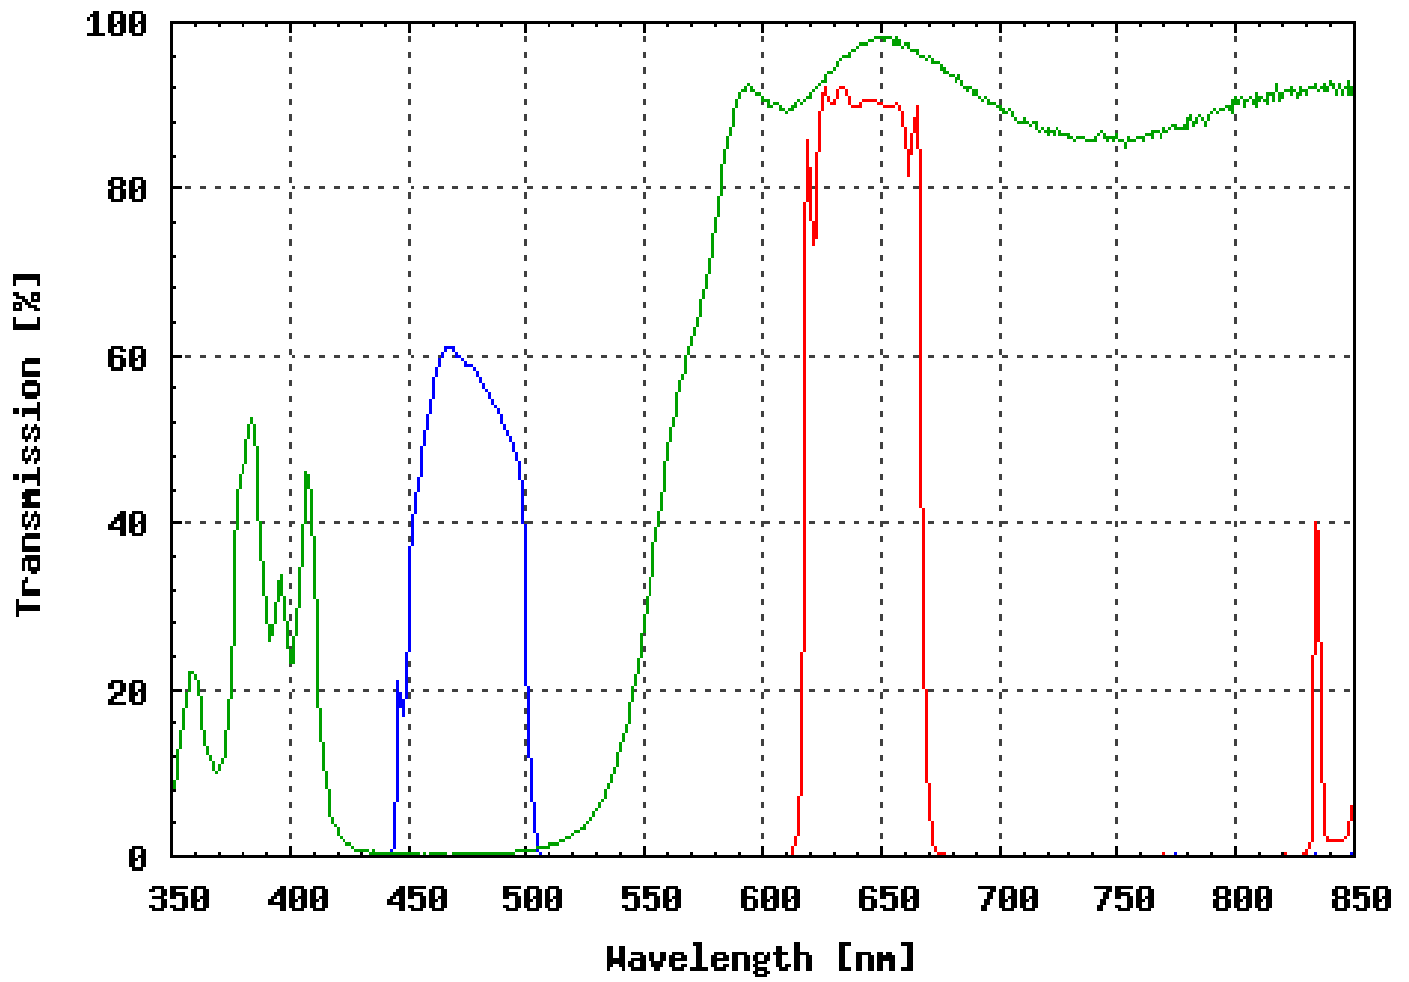

Omega Optical Filter Set XF21

FILTER SET COMPONENTS	
Exciter:	XF1014 (480DF60)
Dichroic:	XF2009 (550DCLP)
Emitter:	XF3015 (635DF55)

OTHER INFORMATION