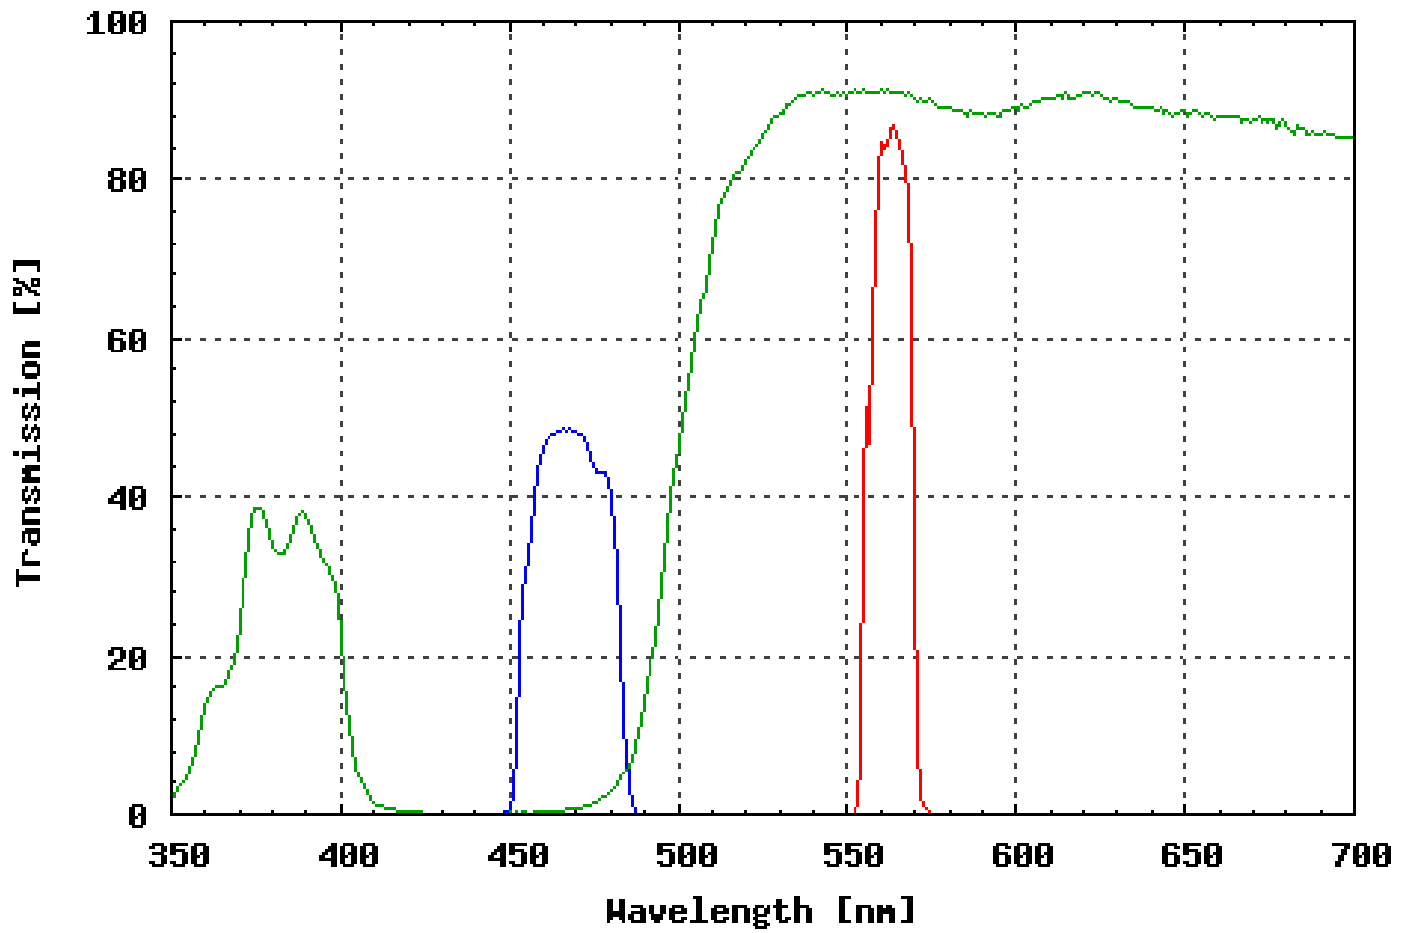

Omega Optical Filter Set XF20

<u>FILTER SET COMPONENTS</u>	
Exciter:	XF1013 (470DF35)
Dichroic:	XF2008 (515DRLP)
Emitter:	XF3014 (560DF15)

<u>OTHER INFORMATION</u>