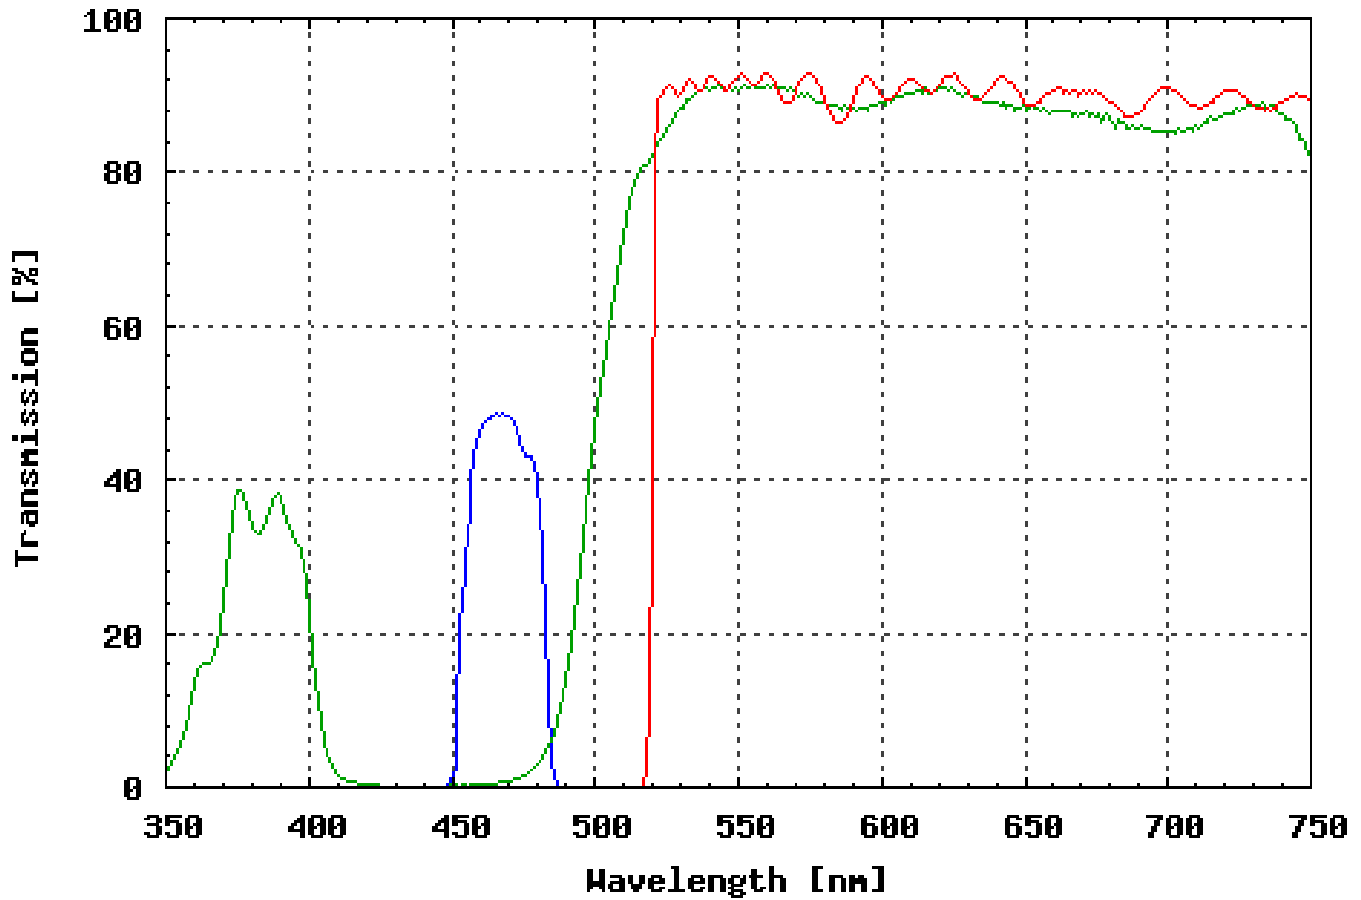

Omega Optical Filter Set XF19-2

<u>FILTER SET COMPONENTS</u>	
Exciter:	XF1013 (470DF35)
Dichroic:	XF2008 (515DRLP)
Emitter:	XF3093 (515ALP)

<u>OTHER INFORMATION</u>