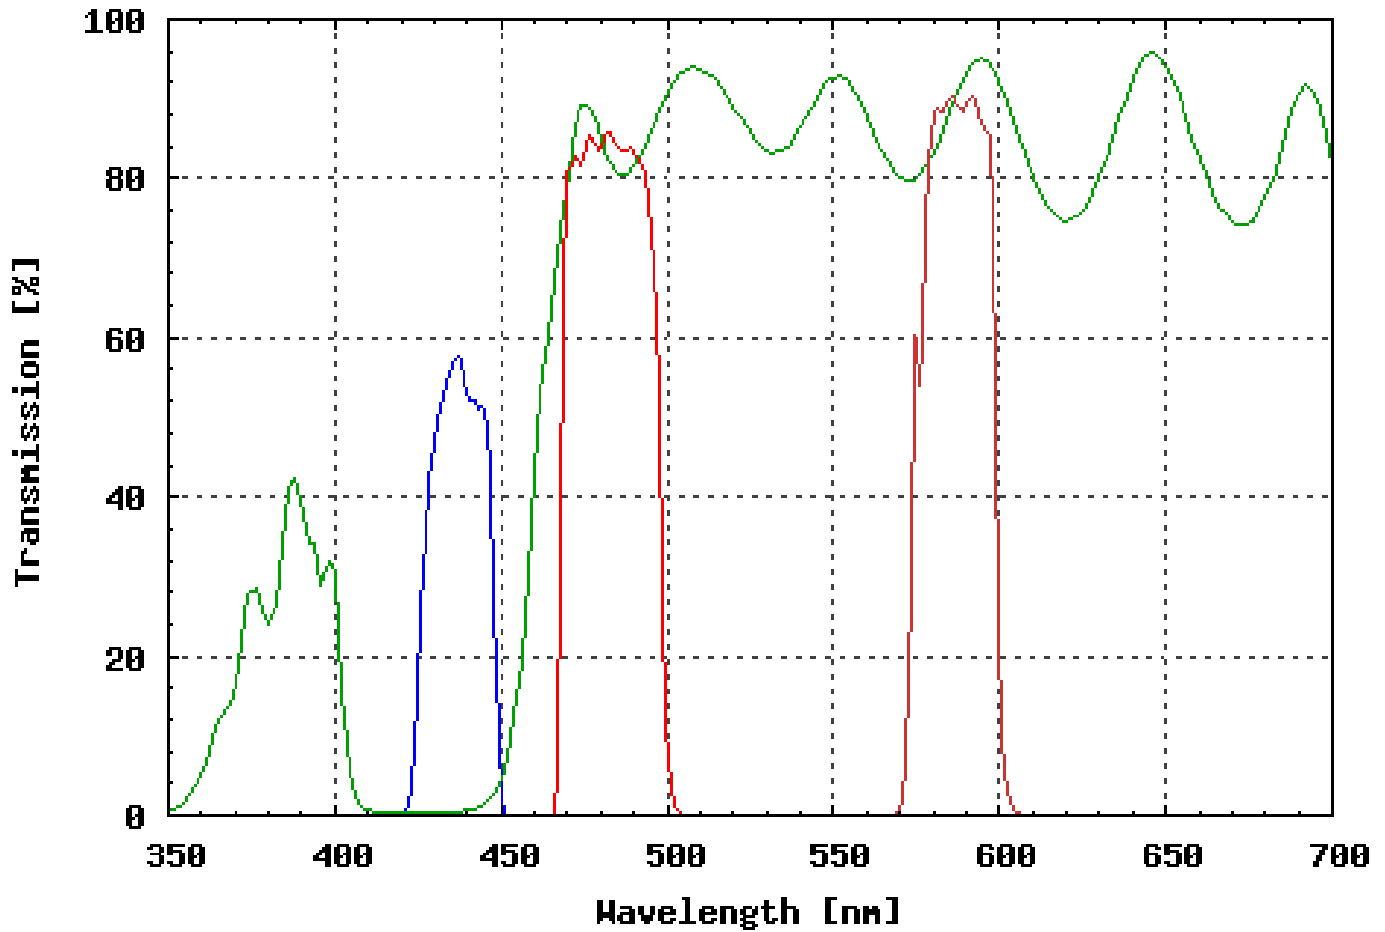

Omega Optical Filter Set XF152-2

<u>FILTER SET COMPONENTS</u>	
Exciter:	XF1071 (440AF21)
Dichroic:	XF2034 (5455DRLP)
Emitter:	XF3075 (480AF30)
Emitter:	XF3022 (580DF30)

<u>OTHER INFORMATION</u>
CFP/DsRed2 FRET Set.