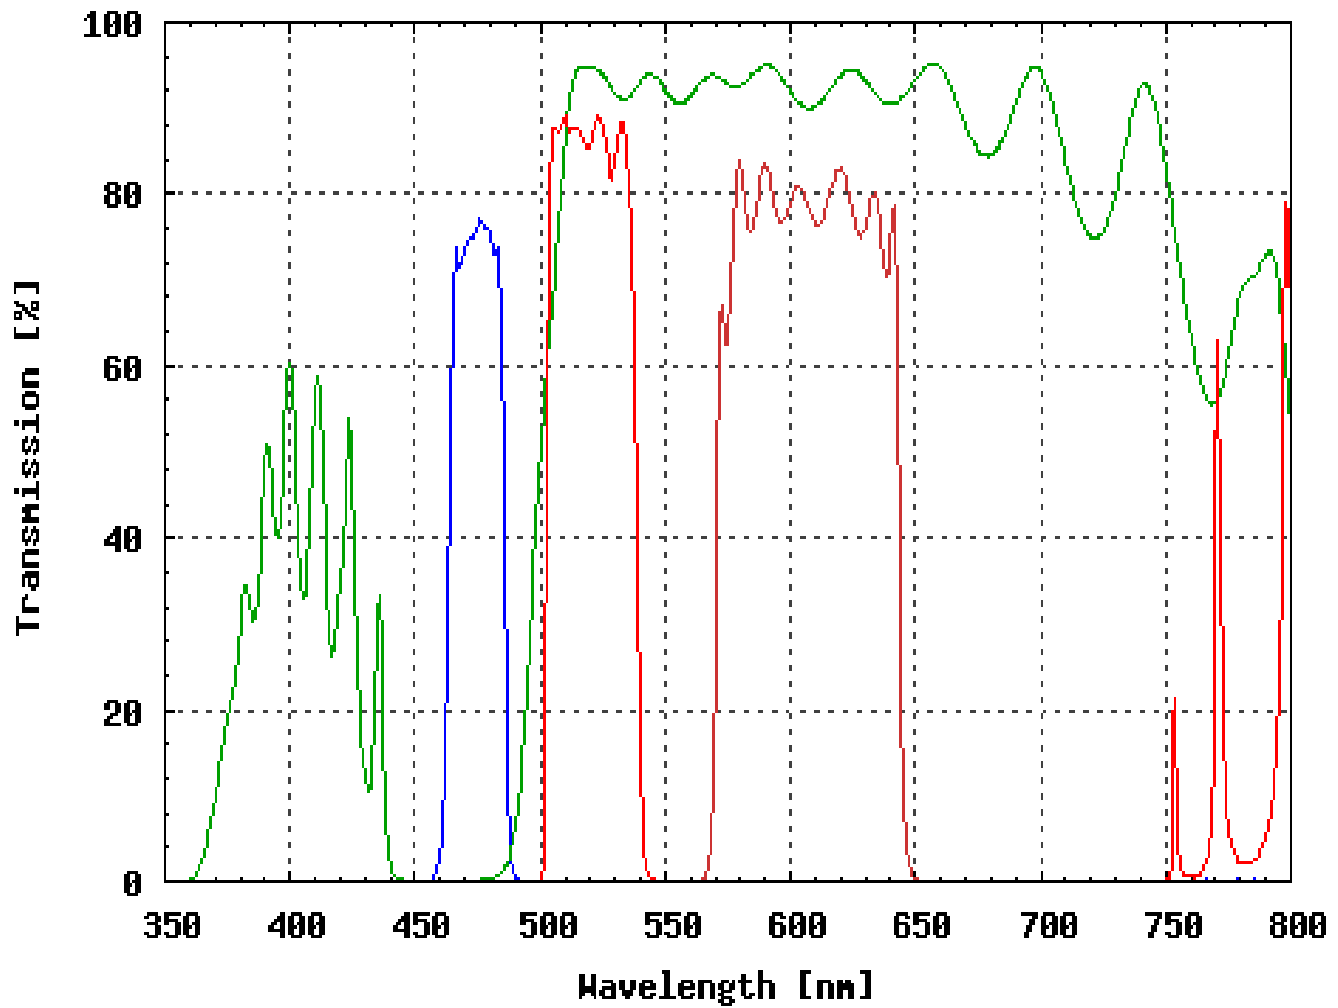

Omega Optical Filter Set XF151-2

FILTER SET COMPONENTS

Exciter: XF1072 (475AF20)

Dichroic: XF2077 (500DRLP)

Emitter: XF3080 (510AF23)

Emitter: XF3083 (595AF23)

OTHER INFORMATION

CFP/DsRed2 FRET Set.