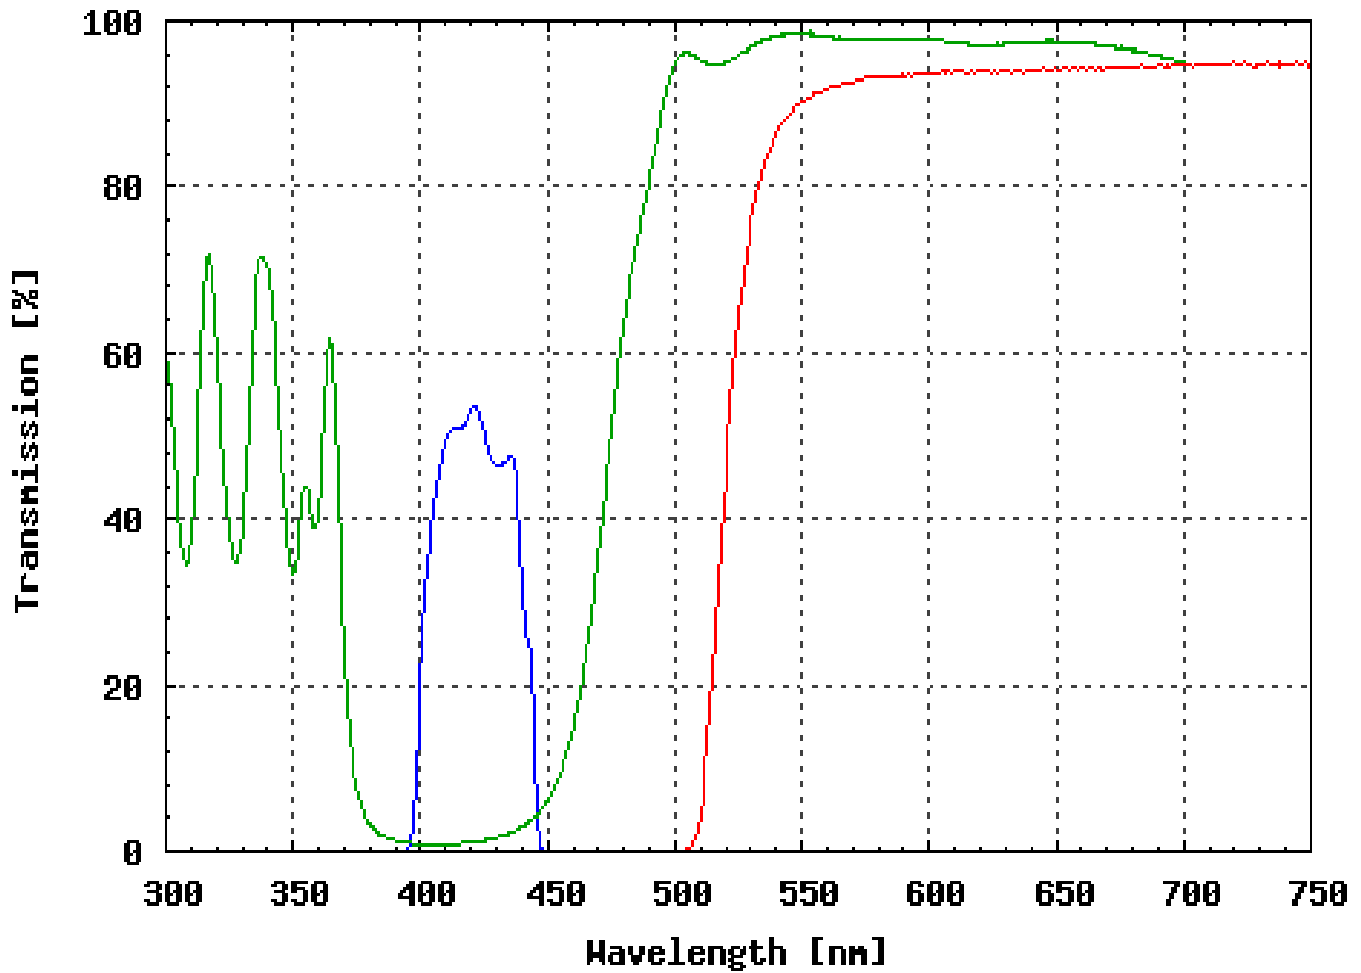

## Omega Optical Filter Set XF15

### FILTER SET COMPONENTS

Exciter: XF1009 (425DF45)

Dichroic: XF2007 (475DCLP)

Emitter: XF3006 (OG515)

### OTHER INFORMATION

Emission colour is yellow. Compare this to XF14, which has more of a green emission colour.