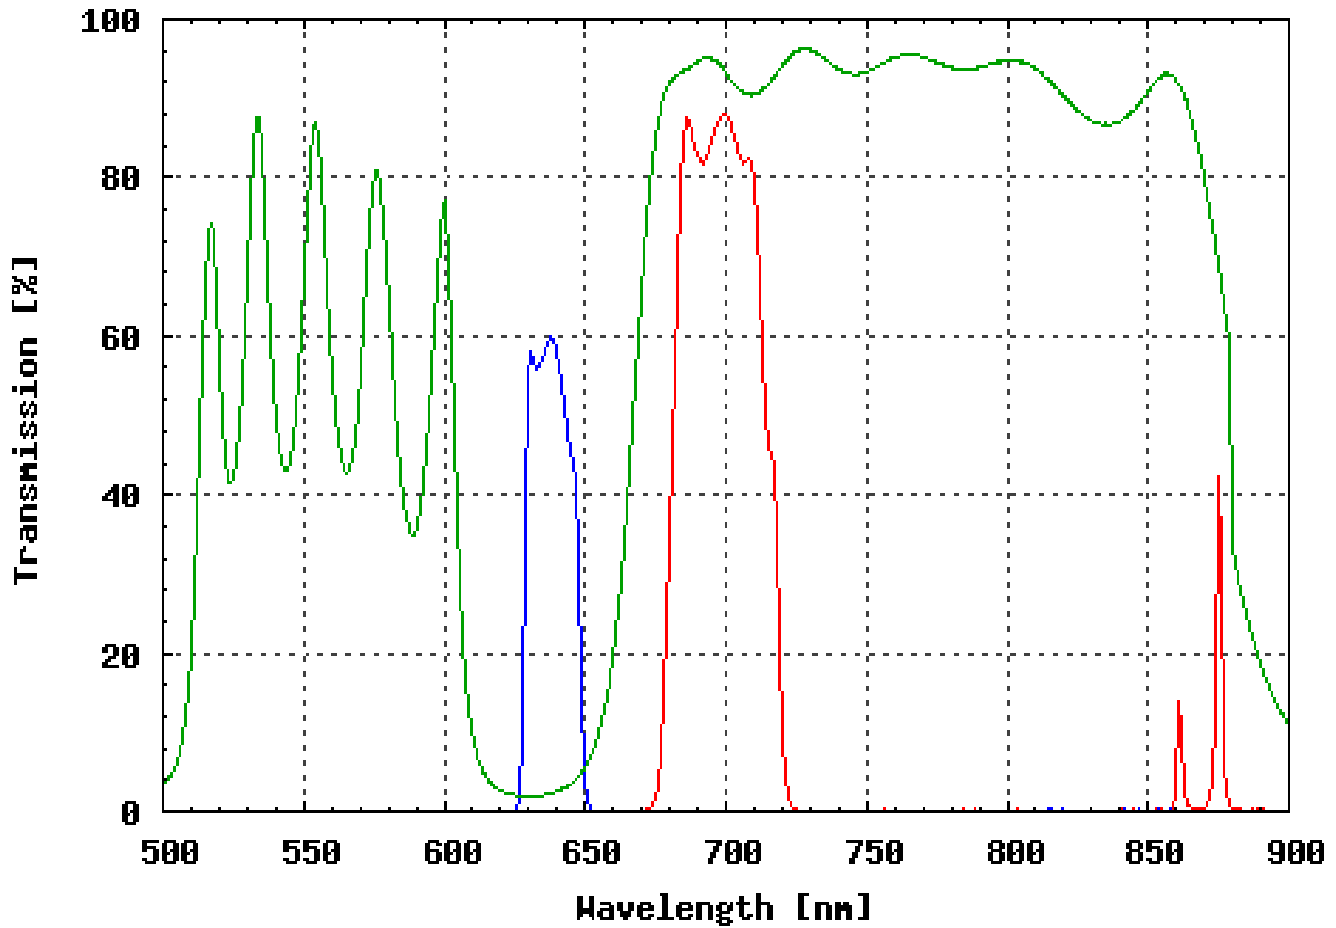

Omega Optical Filter Set XF147

FILTER SET COMPONENTS

Exciter: XF1027 (640DF20)

Dichroic: XF2035 (650DRLP)

Emitter: XF3034 (690DF40)

OTHER INFORMATION

For SpectrumFRed, non-FISH applications.