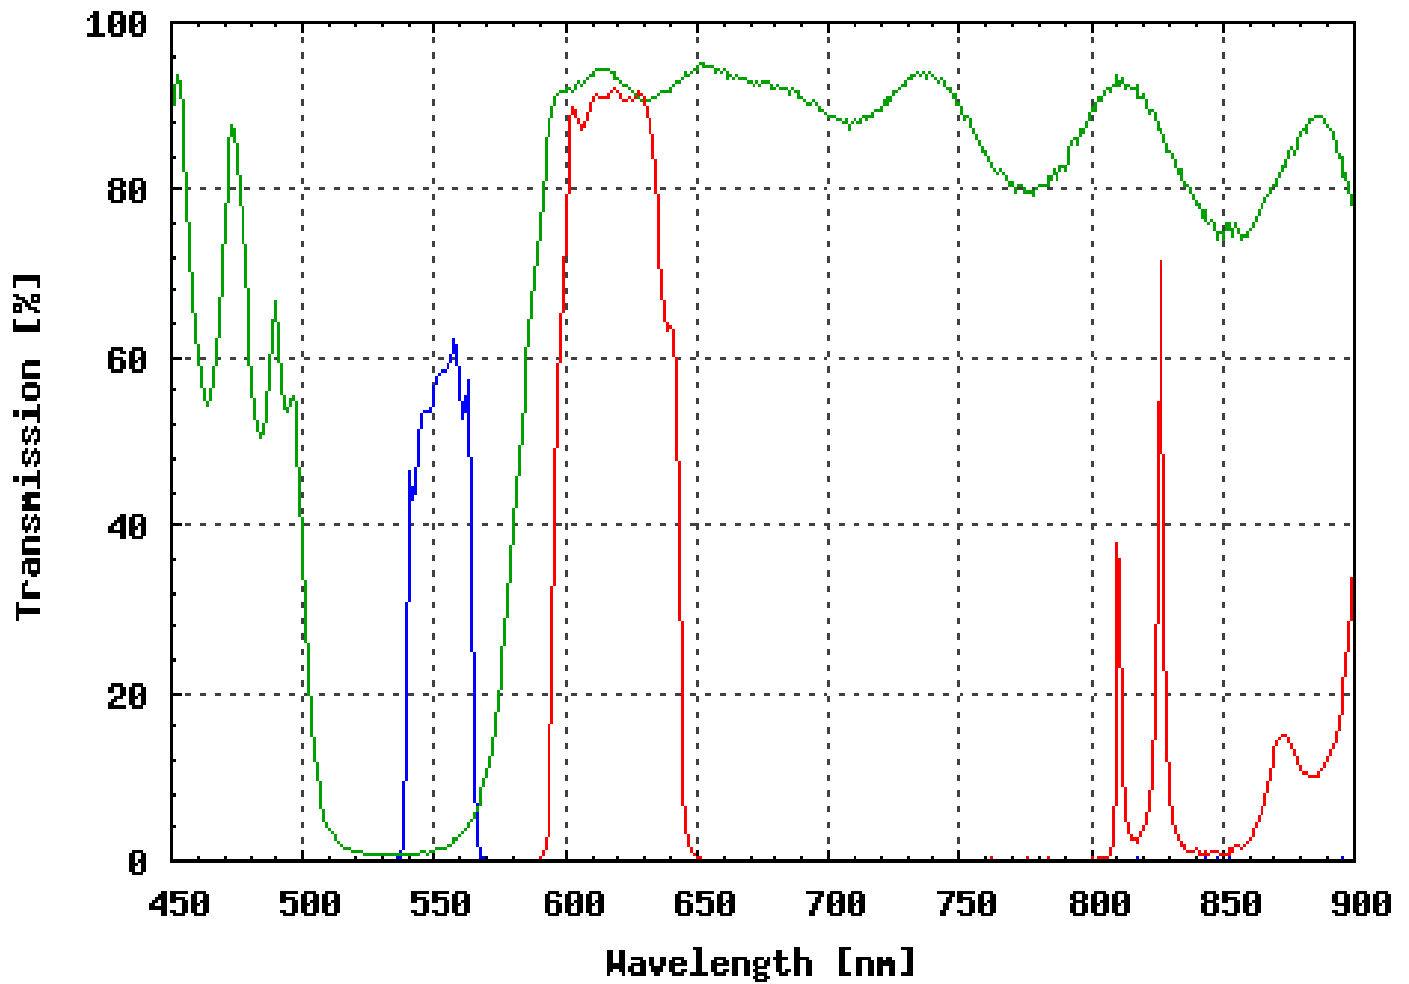

Omega Optical Filter Set XF146

FILTER SET COMPONENTS	
Exciter:	XF1017 (555DF27)
Dichroic:	XF2018 (580DRLP)
Emitter:	XF3052 (615DF45)

OTHER INFORMATION

For SpectrumOrangen non-FISH applications.