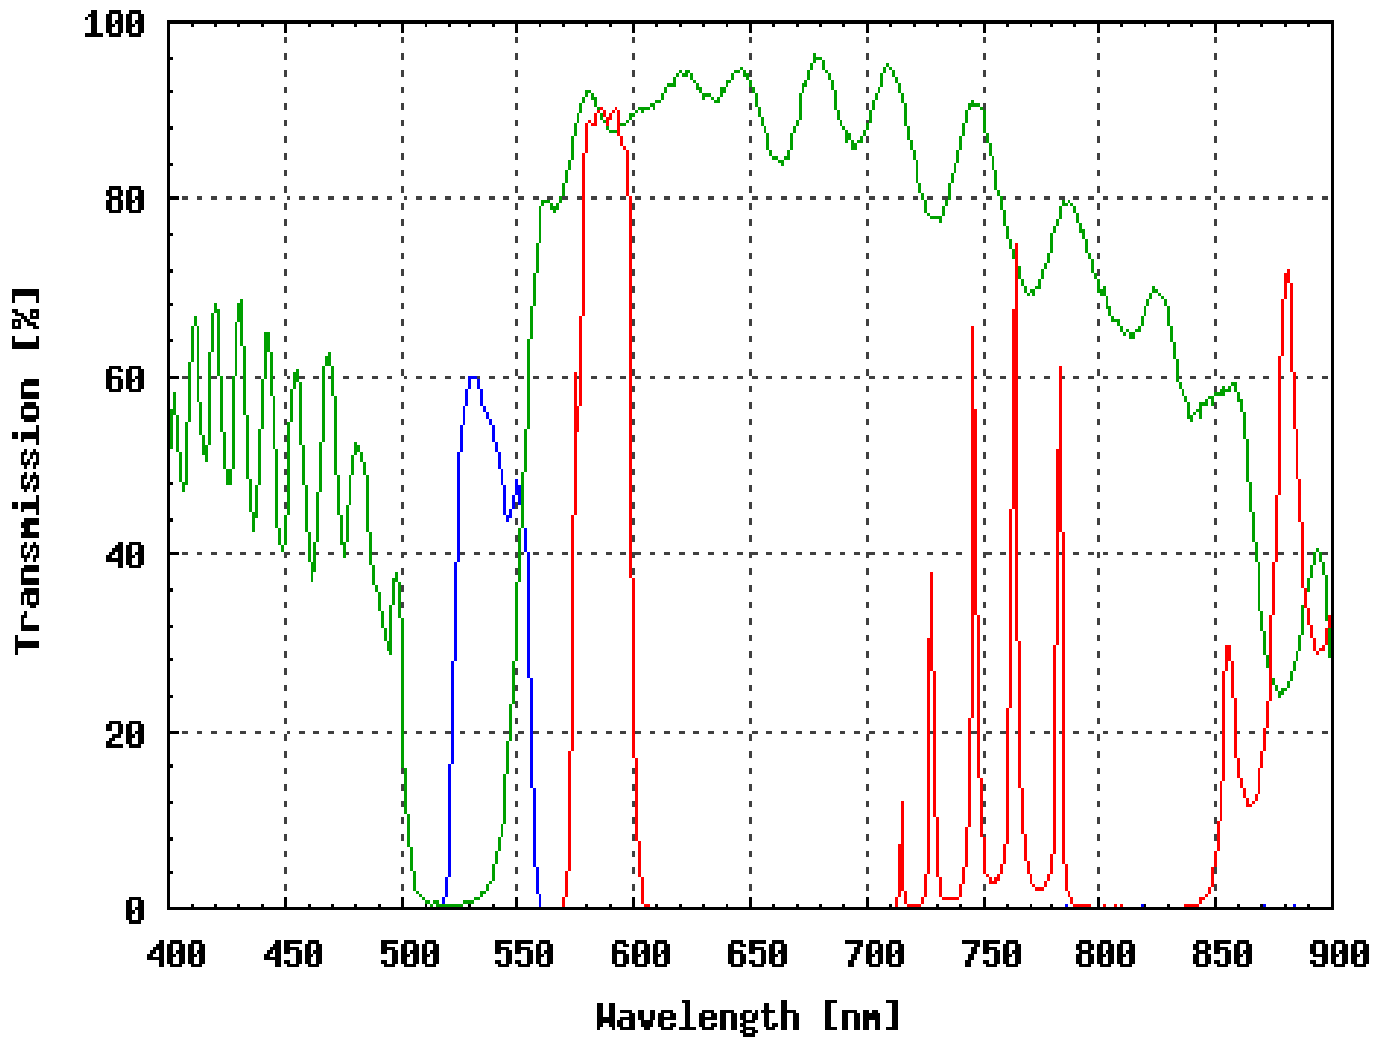

Omega Optical Filter Set XF145

FILTER SET COMPONENTS	
Exciter:	XF1019 (535DF35)
Dichroic:	XF2017 (560DRLP)
Emitter:	XF3022 (580DF30)

OTHER INFORMATION