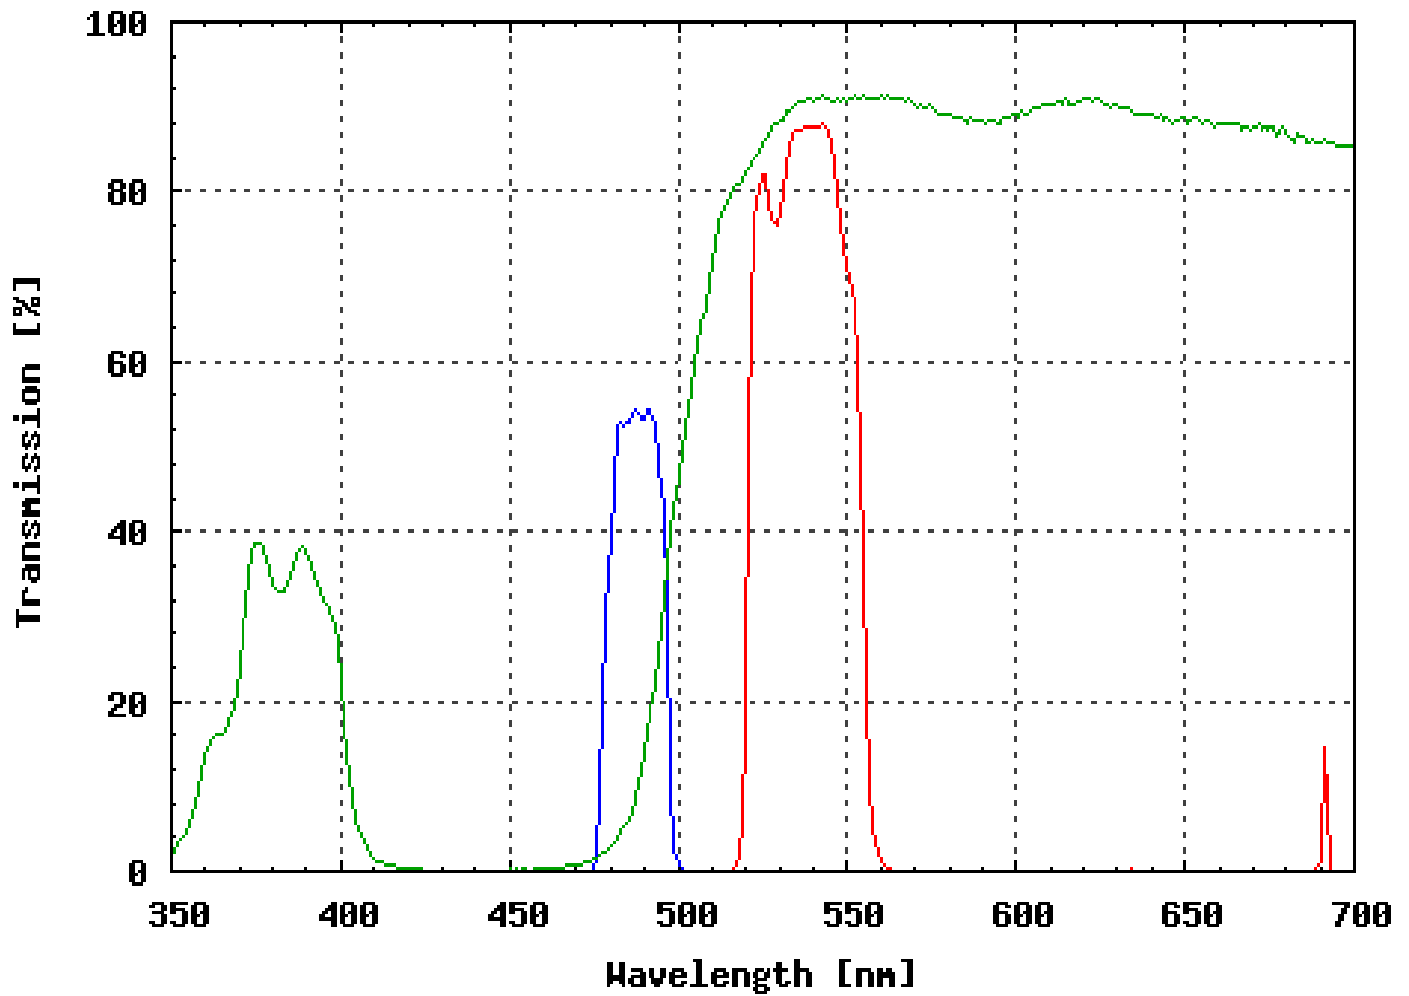

## FILTER SET COMPONENTS

Exciter: XF1011 (490DF20)

Dichroic: XF2008 (515DRLP)

Emitter: XF3007 (535DF35)