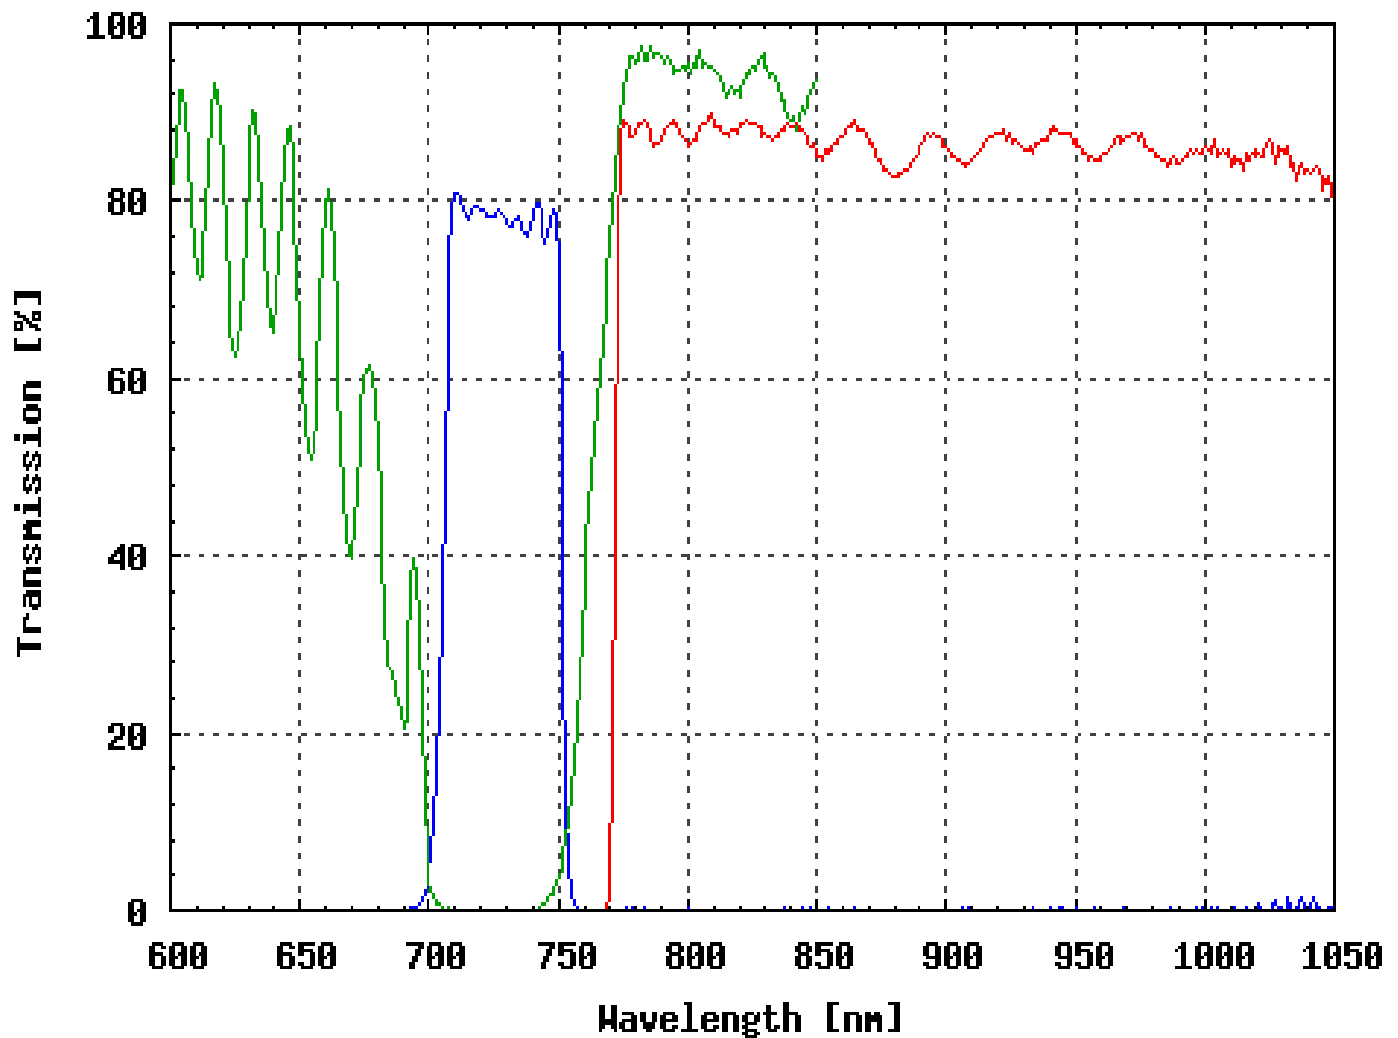

Omega Optical Filter Set XF143-2

FILTER SET COMPONENTS

Exciter: XF1097 (730AF45)

Dichroic: XF2084 (760DRLP)

Emitter: XF3115 (770ALP)

OTHER INFORMATION

Far-red bandpass set for Alexa Fluor 750 and CT7.