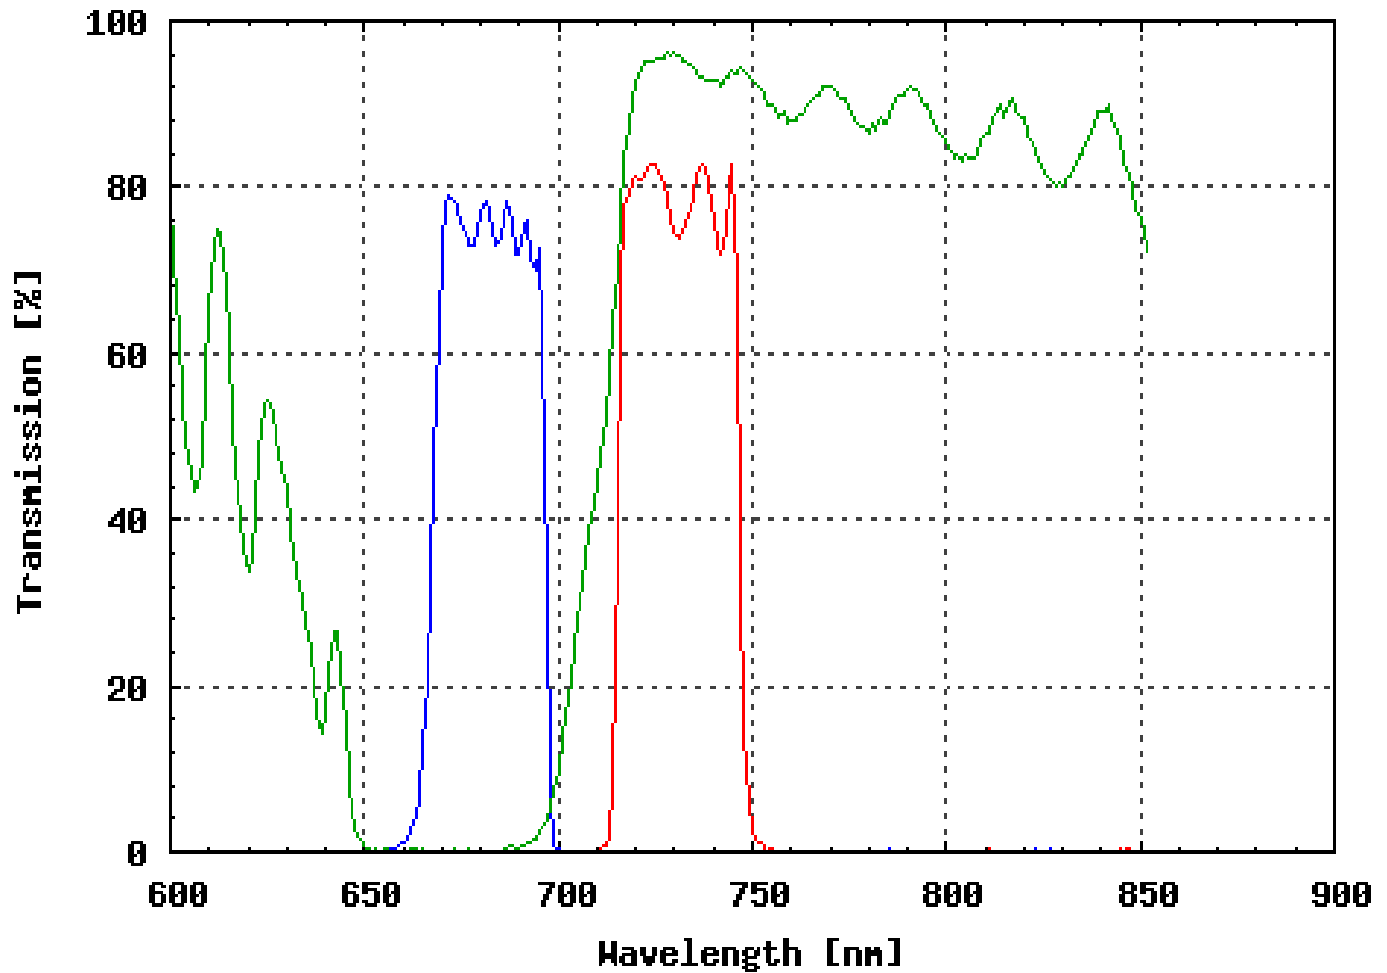

Omega Optical Filter Set XF142-2

FILTER SET COMPONENTS

Exciter: XF1096 (685AF30)

Dichroic: XF2083 (708DRLP)

Emission: XF3114 (730AF30)

OTHER INFORMATION

Highest quality Alexa Fluor 700 bandpass set.