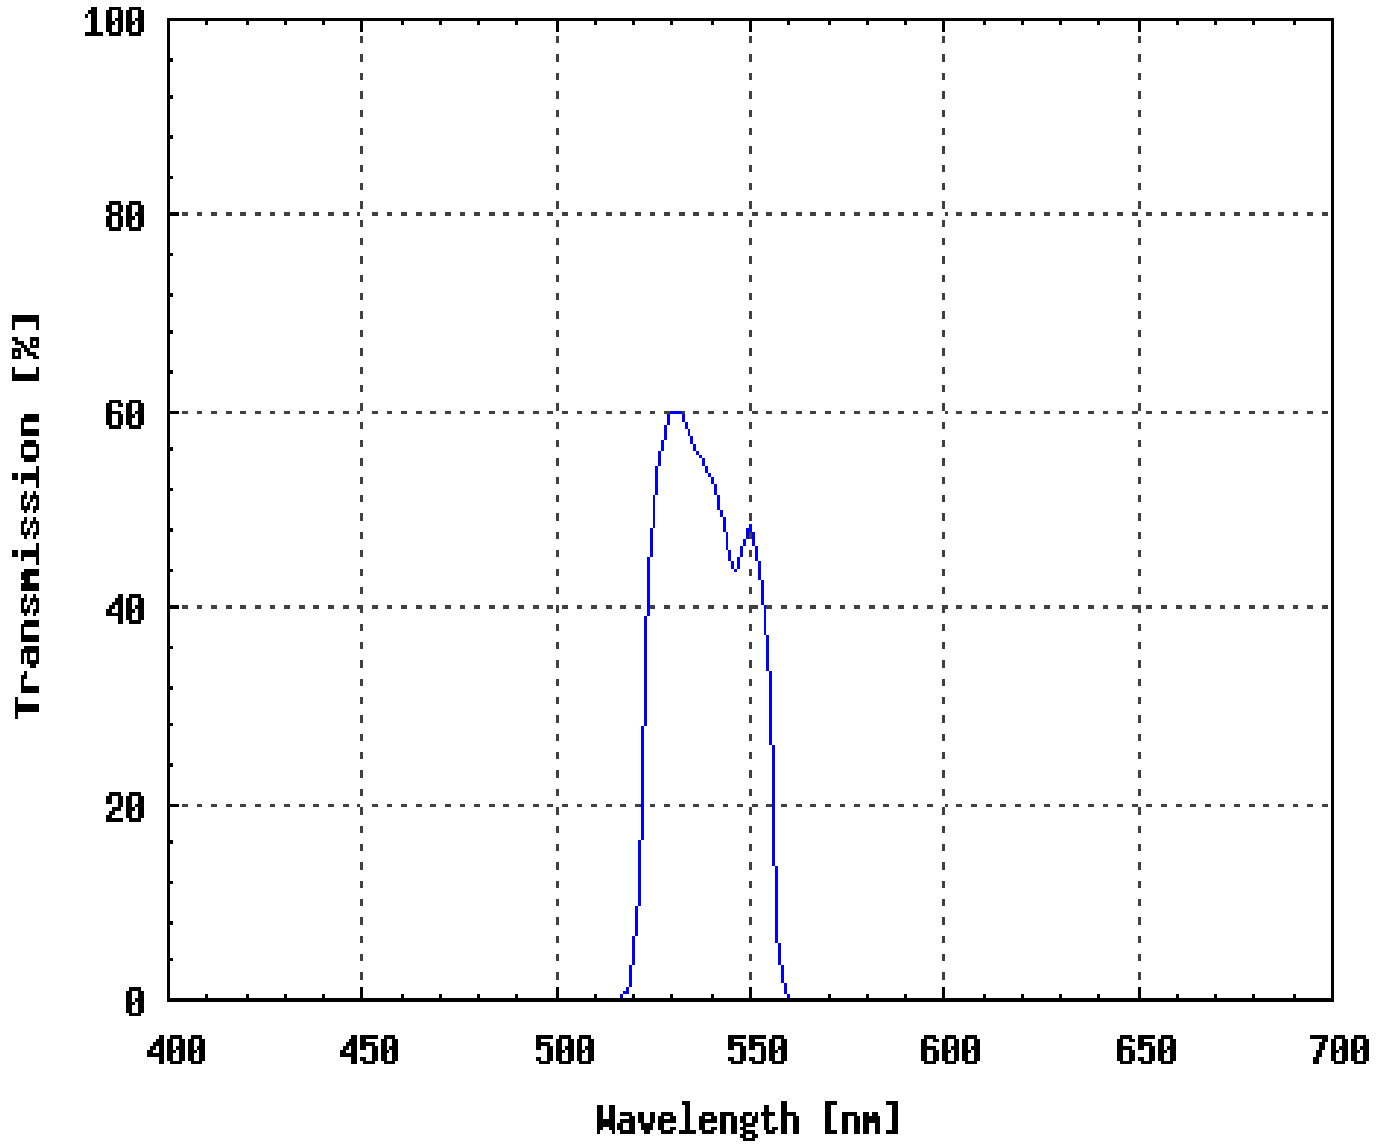

Omega Optical Filter XF1019

FILTER DESCRIPTION

Exciter: XF1019 (535DF35)

OTHER INFORMATION

This component is used in filter set(s) XF32, XF33, XF34, XF35, XF36, XF145.