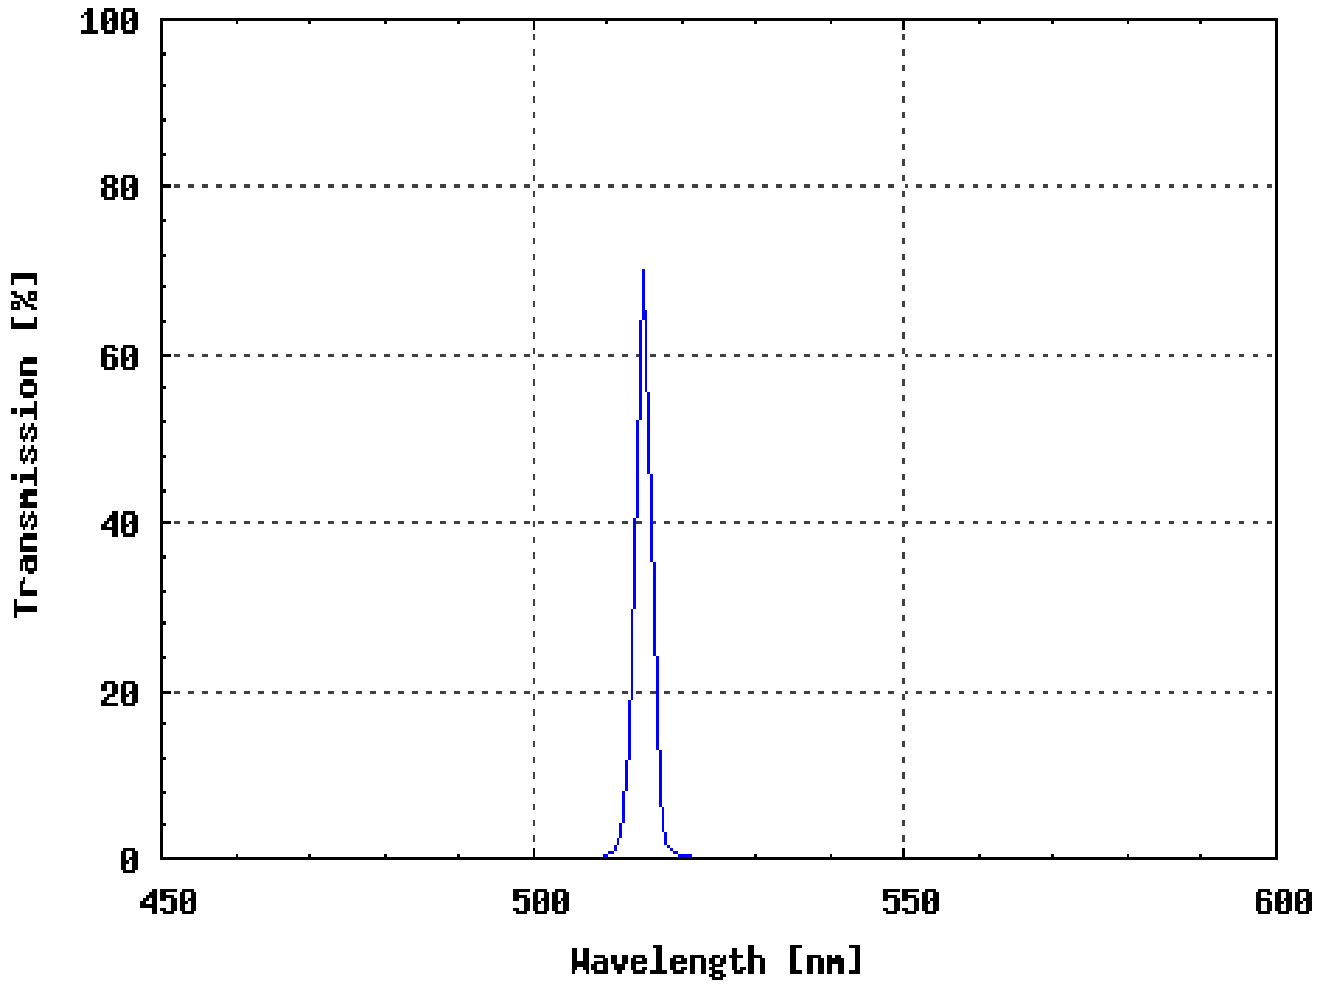

# Omega Optical Filter XF1018

## FILTER DESCRIPTION

Exciter: XF1018 (515NB2.0)