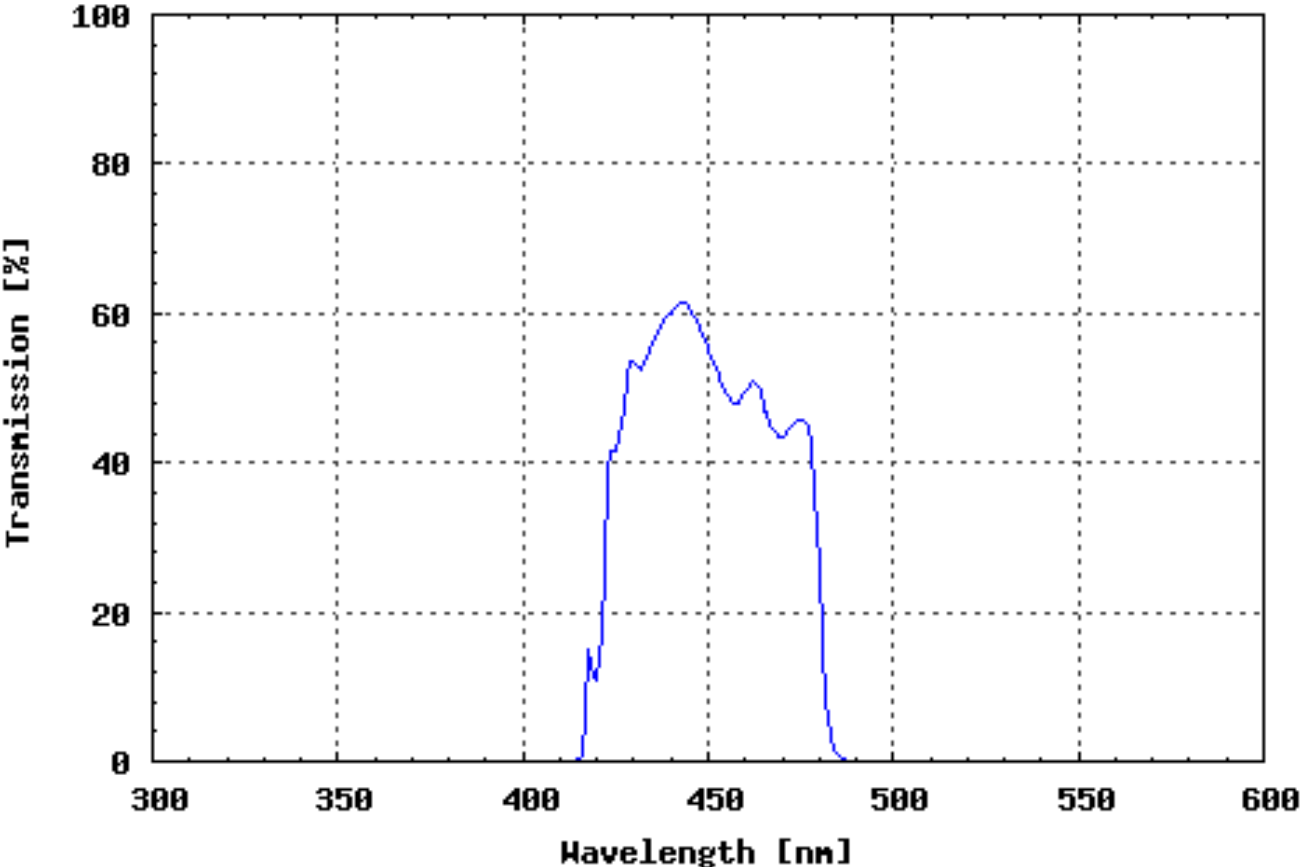

Omega Optical Filter XF1012

FILTER DESCRIPTION
Exciter: XF1012 (455DF70)

OTHER INFORMATION
This component is used in filter set(s) XF18-2.