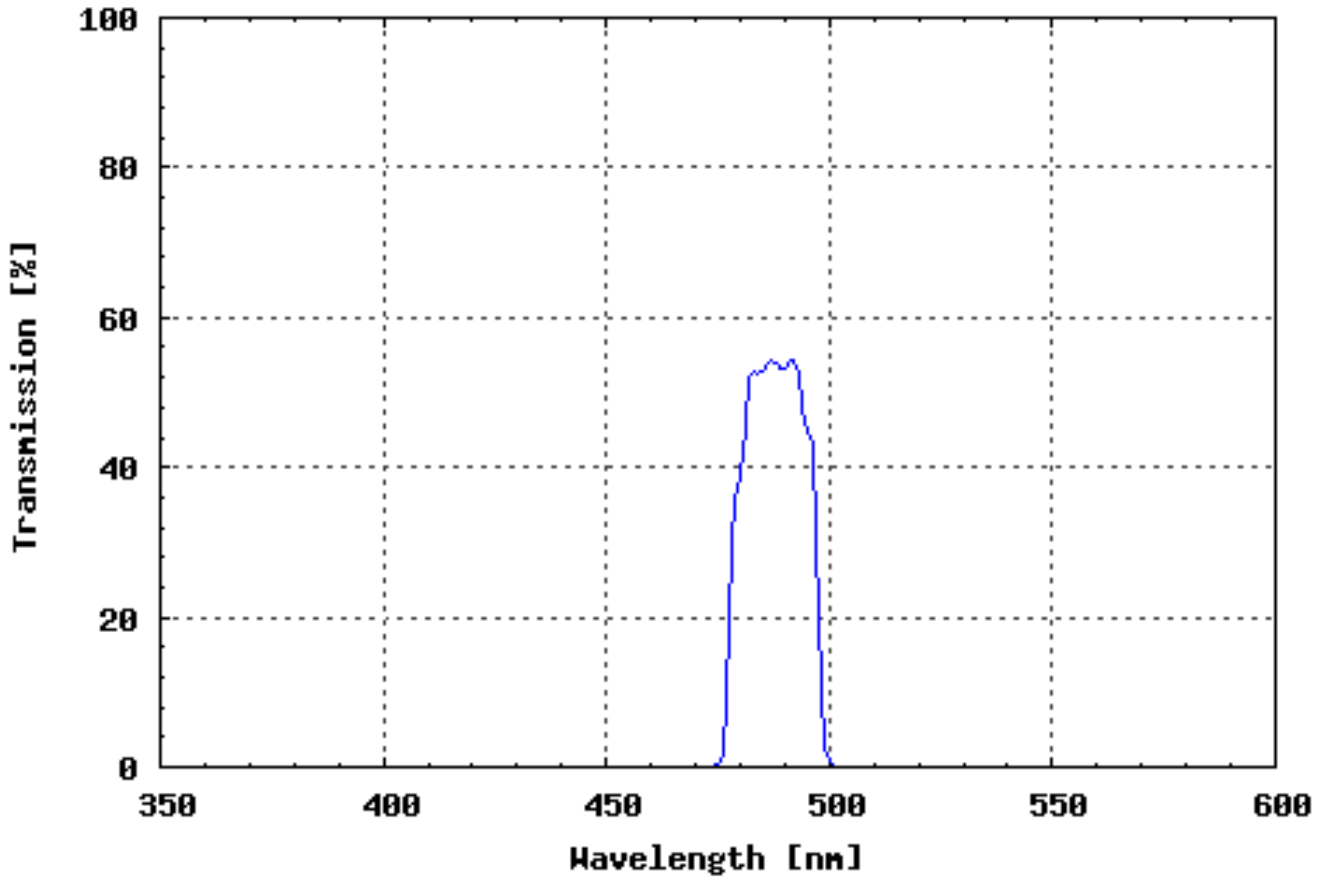

Omega Optical Filter XF1011

FILTER DESCRIPTION

Exciter: XF1011 (490DF20)

OTHER INFORMATION

This component is used in filter set(s) XF16, XF17, XF27, XF79-2, XF27, XF144.