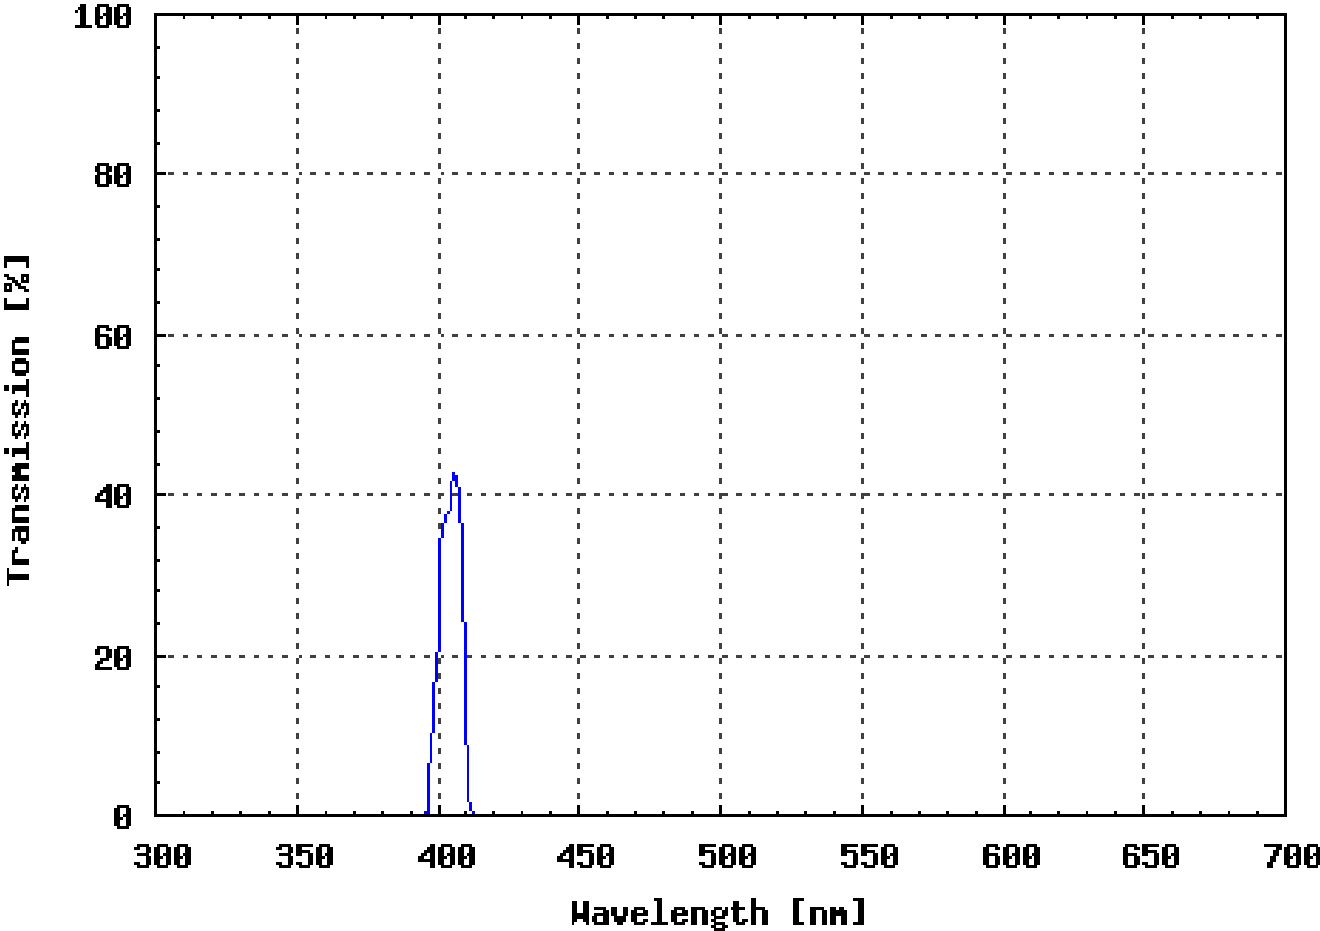

Omega Optical Filter XF1007

| <u>FILTER DESCRIPTION</u> |
|---------------------------|
| Exciter: XF1007 (405DF10) |

| <u>OTHER INFORMATION</u> |
|---|
| This component is used in filter set(s) XF12. |