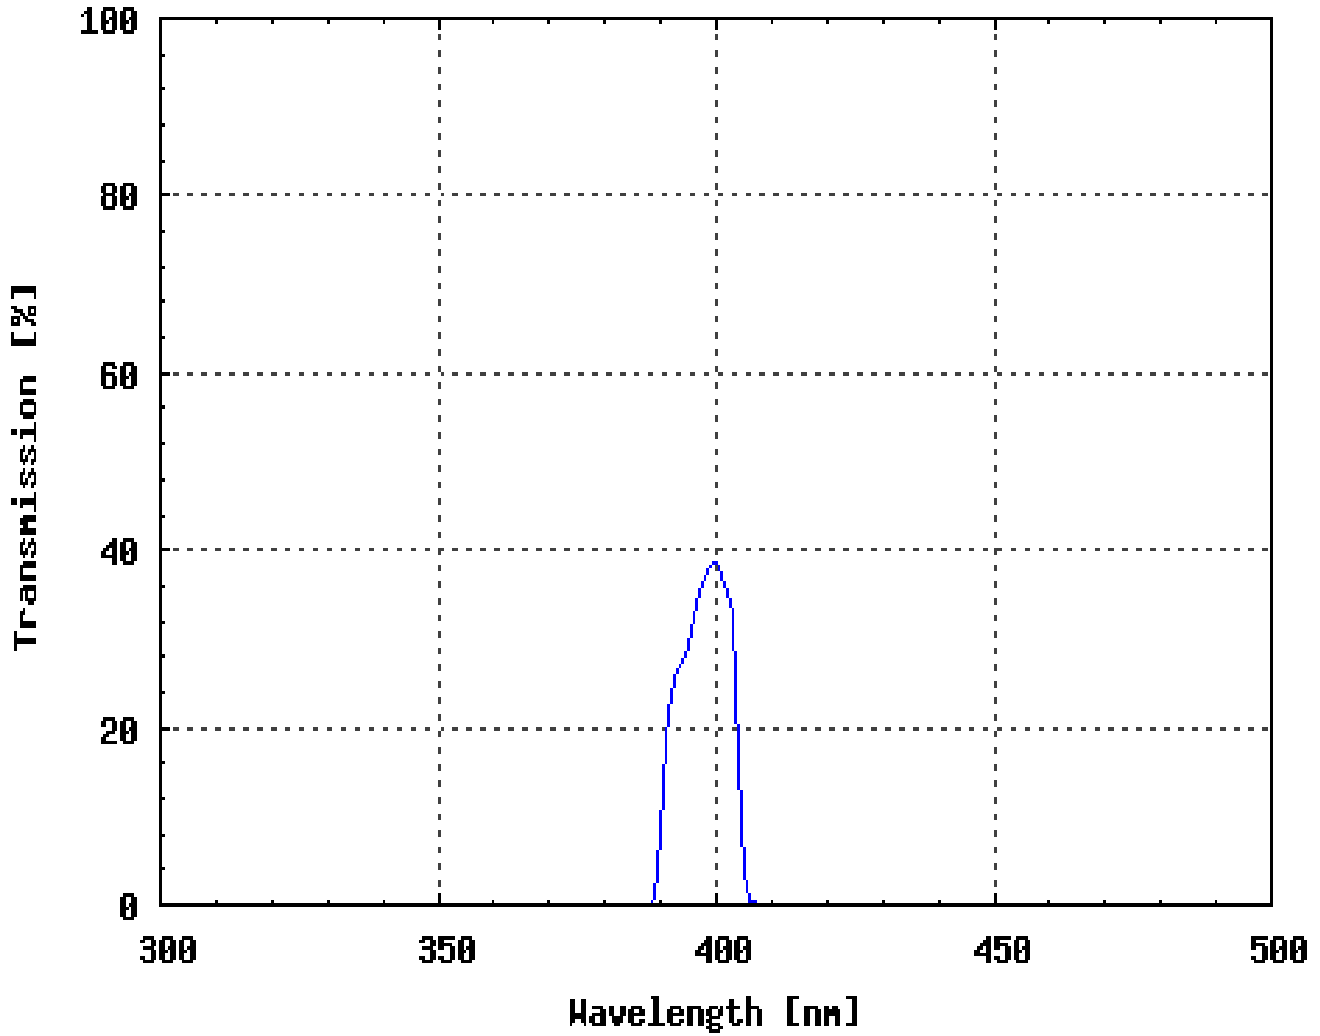

Omega Optical Filter XF1006

FILTER DESCRIPTION

Exciter: XF1006 (400DF15)

OTHER INFORMATION

This component is used in filter set(s) XF124, XF232, XF231, XF69-1, XF68-1, XF63-1, XF57-1, XF67-1, XF50-1, XF133, XF124, XF11.