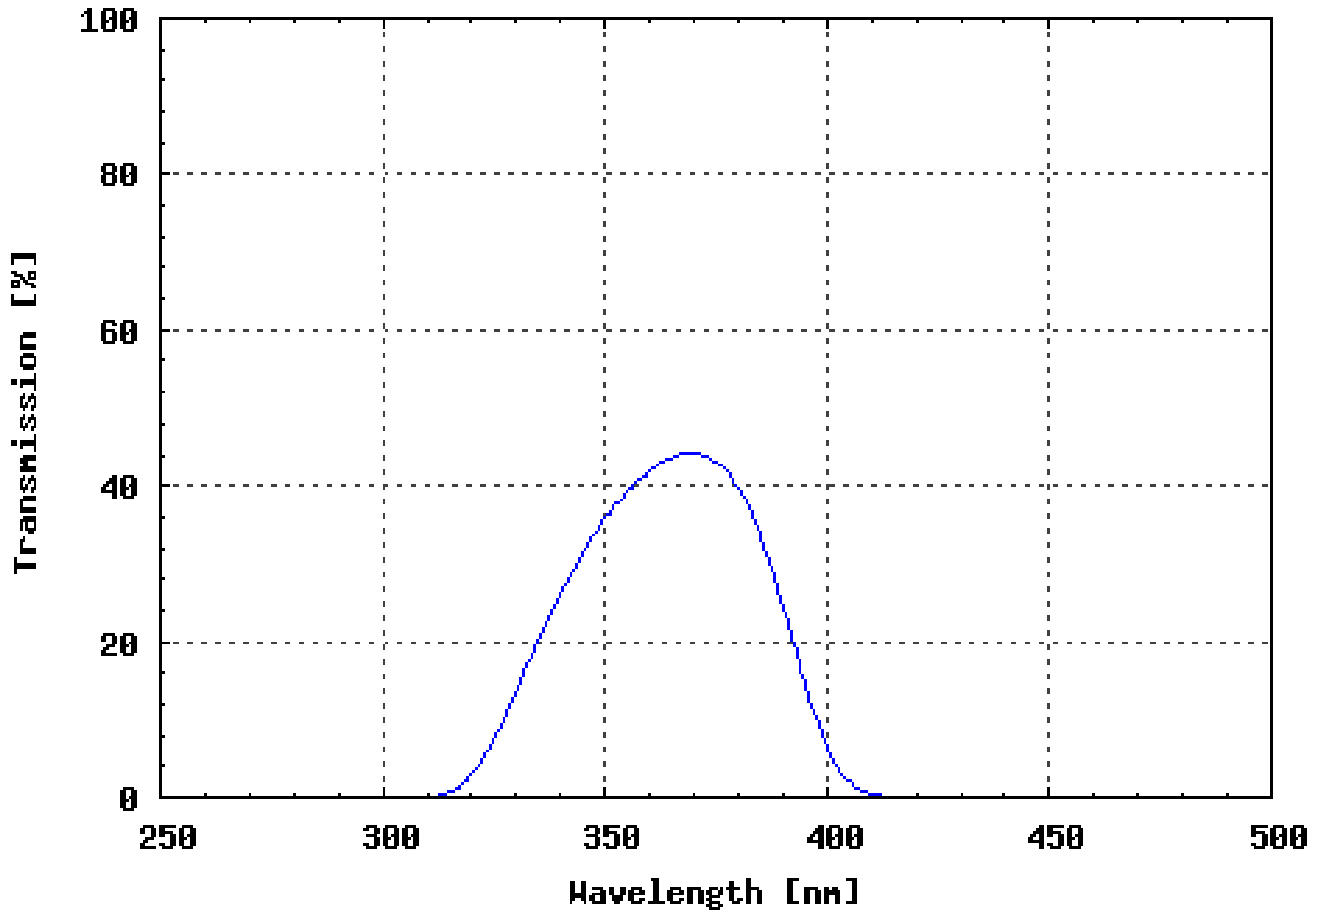

## FILTER DESCRIPTION

Exciter: XF1005 (365WB50)