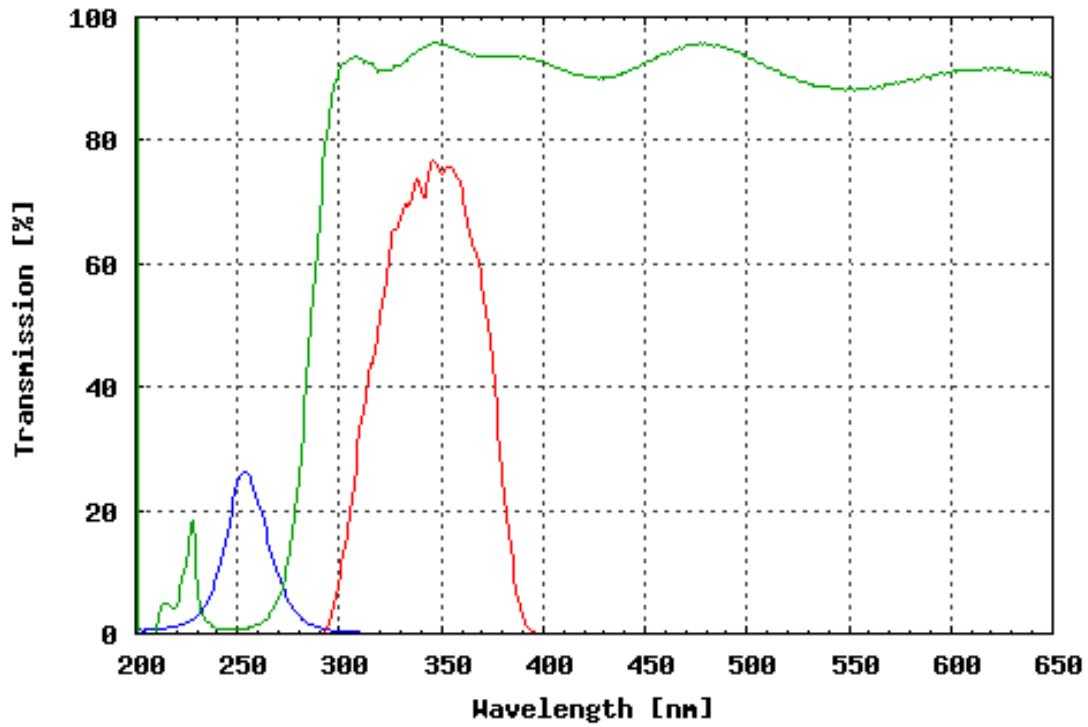

Omega Optical Filter Set XF01

FILTER SET COMPONENTS

Exciter: XF1000 (254WB25)

Dichroic: XF2000 (290DCLP)

Emitter: XF3000 (330WB60)

OTHER INFORMATION

Deepest UV set in the industry